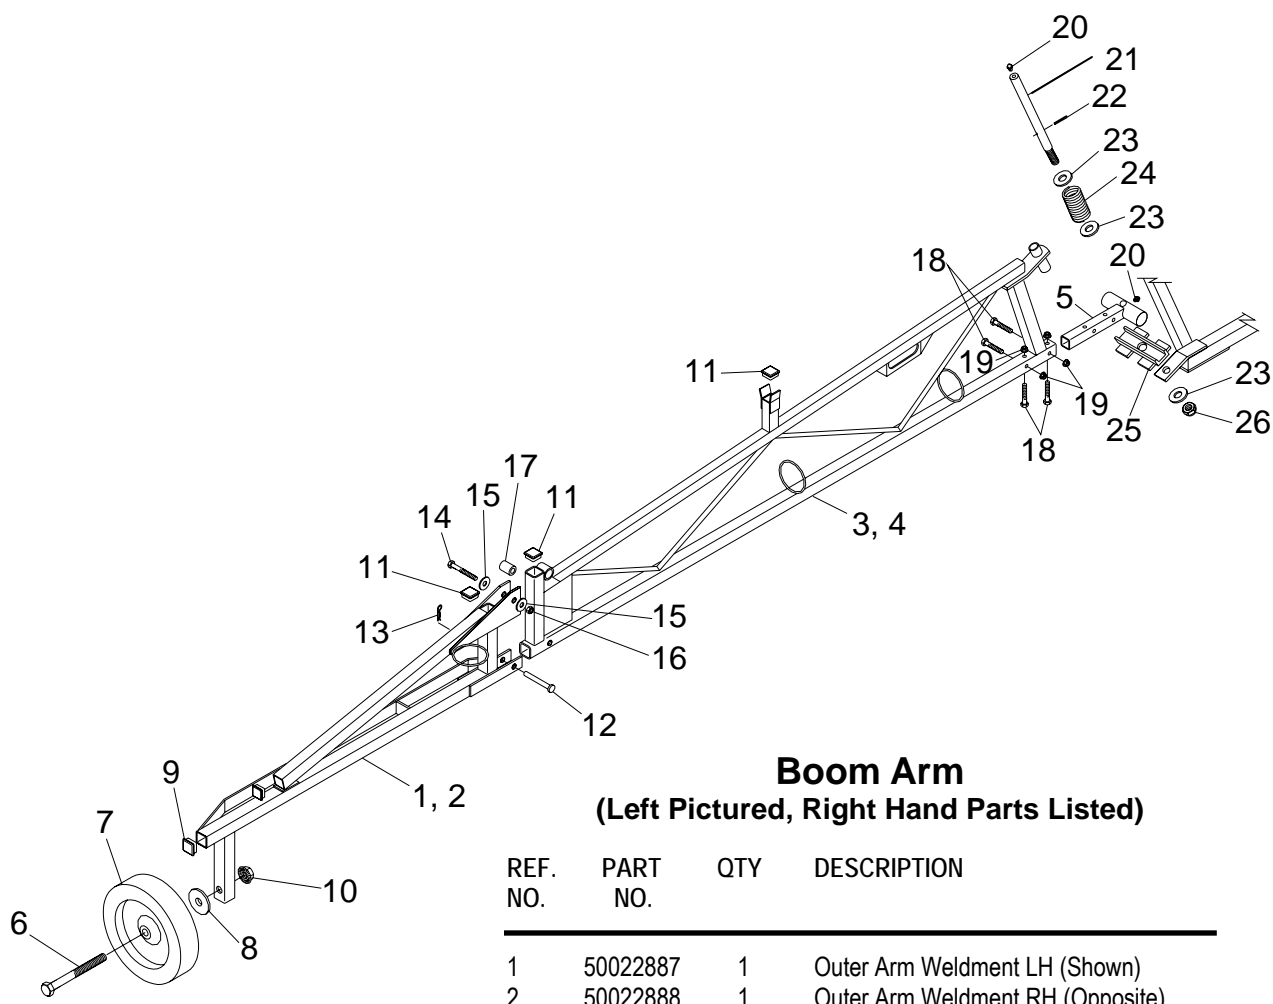

Boom Arm
(Left Pictured, Right Hand Parts Listed)

REF. NO.	PART NO.	QTY	DESCRIPTION
1	50022887	1	Outer Arm Weldment LH (Shown)
2	50022888	1	Outer Arm Weldment RH (Opposite)
3	50022874	1	Inner Arm Weldment LH (Shown)
4	50022875	1	Inner Arm Weldment RH (Opposite)
5	50022805	2	Hinge Weldment
6	20864	2	HHCS 1/2"-13 UNC x 3" G5
7	50022861	2	Wheel, 6" x 1/2" Bore
8	15829	2	Flatwasher 1/2" SAE Plt.
9	50022800	2	Cap, 1-1/4" Square Tube
10	44615	2	Hex Nut, Whiz 1/2"-13 UNC
11	50022801	6	Cap 1" 14 Ga. Tube
12	50022891	2	Pin, Clevis 3/8" x 3-1/4" Plated
13	15473	2	Cotter Pin 1/4" x 2-1/2"
14	20048	2	HHCS 3/8"-16 UNC x 2-1/4" G5
15	15915	4	Flatwasher 3/8" Plated
16	20363	2	Locknut 3/8"
17	50022889	2	Pivot Bushing
18	44506	4	HHCS 1/4"-20 UNC x 1-3/4" G5
19	15531	8	Hex Nut, Whiz 1/4"-20 Plt.
20	50022815	4	Grease Fitting
21	50022809	2	Hinge Pin
22	1550145	2	Roll Pin 3/16" 1-1/4" Plated
23	20748	6	Flatwasher 5/8" Plt.
24	50022810	2	Spring 1-1/4" OD x 1-15/16" Lg
25	50022808	2	Hinge Base
26	15598	2	Locknut 5/8"