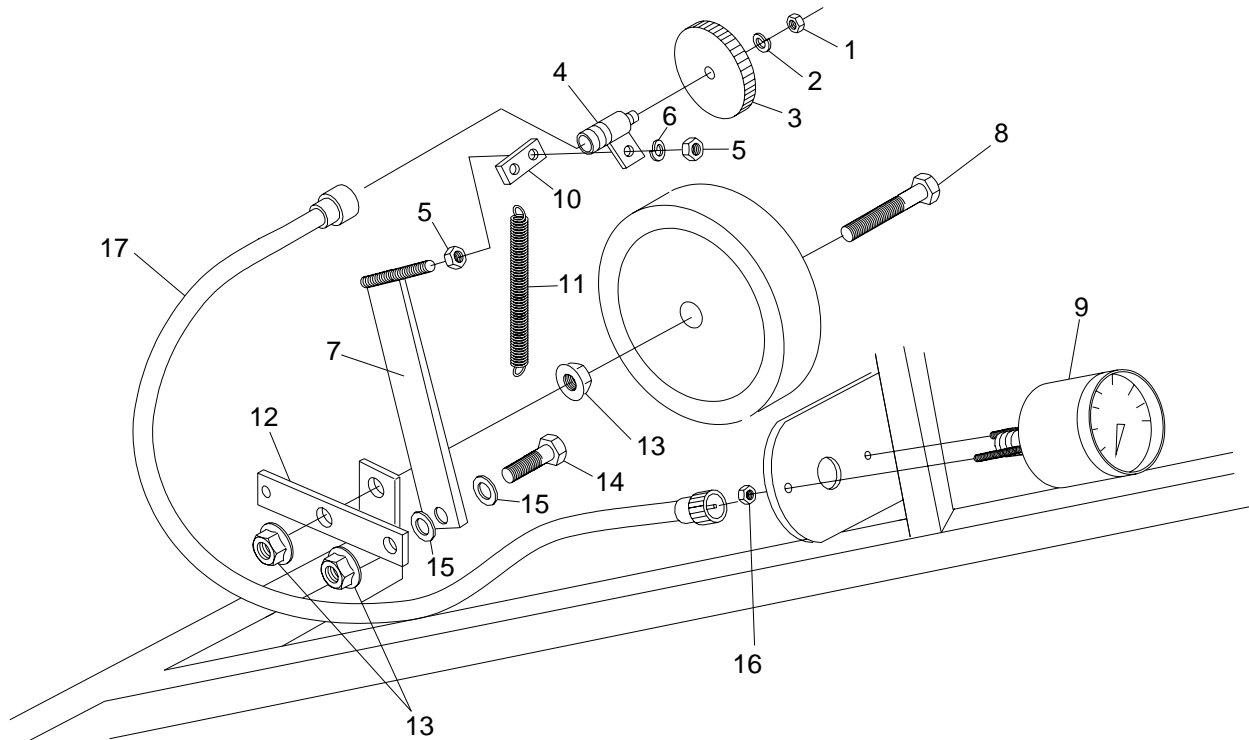

Low Speed Speedometer Kit

REF. NO.	PART NO.	QTY	DESCRIPTION
1	15501	1	Hex Nut 5/16"
2	15808	1	Lockwasher 5/16"
3	50023922	1	Travel Wheel
4	50023923	1	Drive Assy.
5	44639	2	Hex Nut 3/8"
6	15812	1	Lockwasher 3/8"
7	50023925A	1	Extension Rod
8	50023929	1	HHCS 1/2" X 4-1/2" G5
9	50023930	1	Speedometer 0-10 mph
10	50023924	1	Bracket (Short)
11	50023926	1	Spring, Extension
12	50023928	1	Bracket, (Long)
13	20363	1	Locknut 3/8"
14	1161212	1	HHCS 3/8" x 1-1/4"
15	15830	2	Flatwasher 3/8"
16	8150600	2	Hex Nut #10"
17	50023927	1	Flexible Shaft