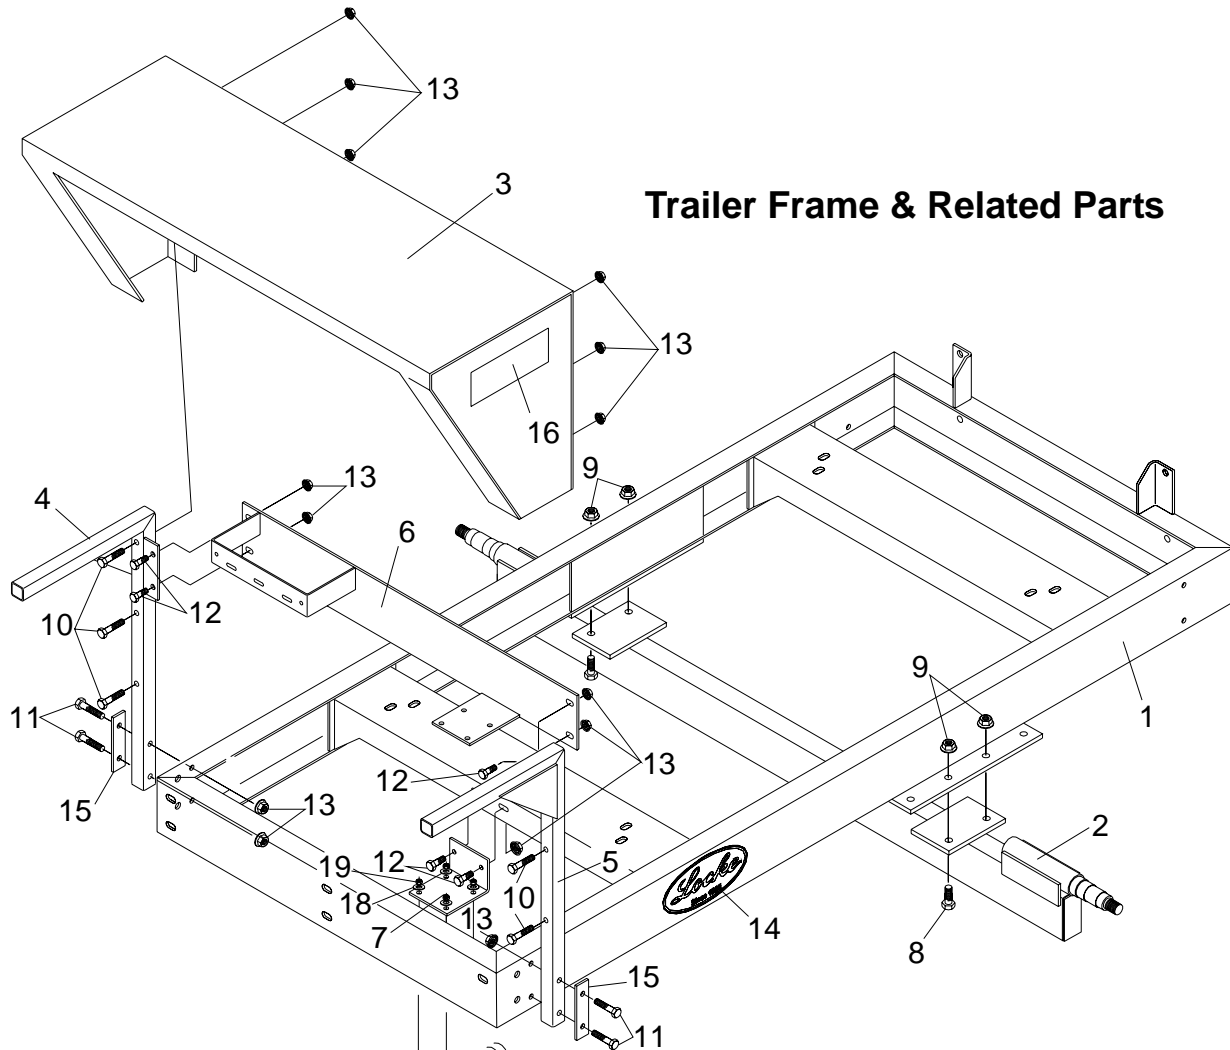

Trailer Frame & Related Parts

REF. NO.	PART NO.	QTY	DESCRIPTION
1	50022523	1	Frame Weld.
2	50022546	1	Axle Weld.
3	50022554	1	Hood Weld.
4	50022559	1	Post Weld. RH
5	50022560	1	Post Weld. LH
6	50022574	1	Plumbing Mount Weld.
7	50022570	1	Cross Mount
8	44094	12	HHCS 1/2" x 1-1/4" G5
9	44615	4	Hex Nut 1/2" Flanged Serrated
10	1161200	6	HHCS 3/8" x 2" G5
11	20048	4	HHCS 3/8" x 2-1/4" G5
12	20034	6	HHCS 3/8" x 1"
13	44621	20	Hex Nut 3/8" Flanged Serrated
14	500033	2	Locke Turf Decal
15	50022540	2	Reinforcing Plate
16		2	TR-30P Decal
17	50026283	2	U-Bolt 5/16"-18 x 2-7/16" x 3-1/2"
18	44553	4	Nylock 5/16"-18
19	15907	4	Flatwasher 5/16"