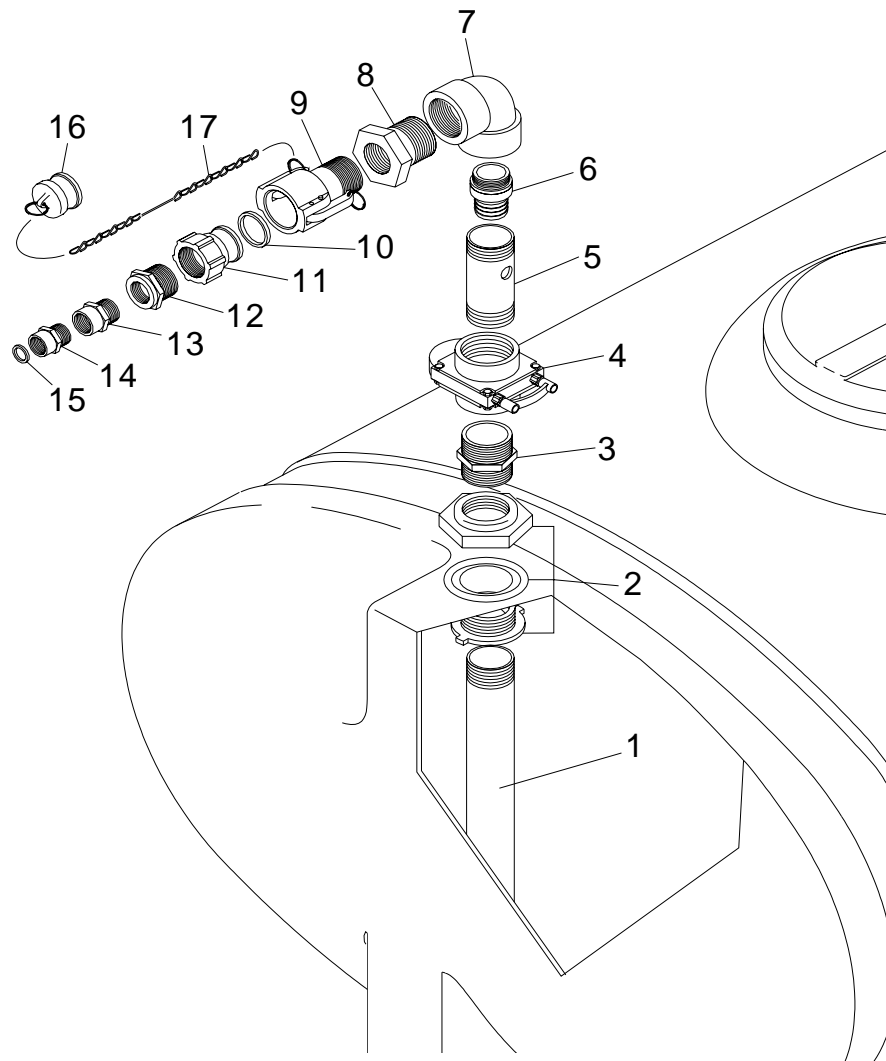

50022712 Anti-Siphon Assembly

REF. NO.	PART NO.	QTY	DESCRIPTION
1	50022549	1	Drop Pipe 2" MNPT x 27"
2	50022711	1	Bulkhead Fitting 2"
3	50022697	1	Adapter 2" MNPT
4	50022695	1	Valve-Gate Knife 2"
5	50022547	1	Adapter 2" MNPT (Modified)
6	50023963	1	
7	50022696	1	Elbow 2" FMPT x 90°
8	50022728	1	Adapter 2" MNPT x 1-1/2" FNPT
9	50022707	1	Adapter Camlock 1-1/2" MNPT x 1-1/2" MCL
10	50022694	1	Gasket 1-1/2" Camlock
11	50022729	1	Adapter Camlock 1-1/2" MNPT to 1" FNPT
12	50022699	1	Adapter 1-1/2" MNPT to 1" FNPT
13	50022698	1	Adapter 1" MNPT to 3/4" FNPT
14	50022709	1	Adapter 3/4" MNPT to 3/4" FGHT
15	50022693	1	Washer, Garden Hose
16	50022708	1	Dust Plug 1-1/2" MCL
17	50022544	1	Chain - 10"