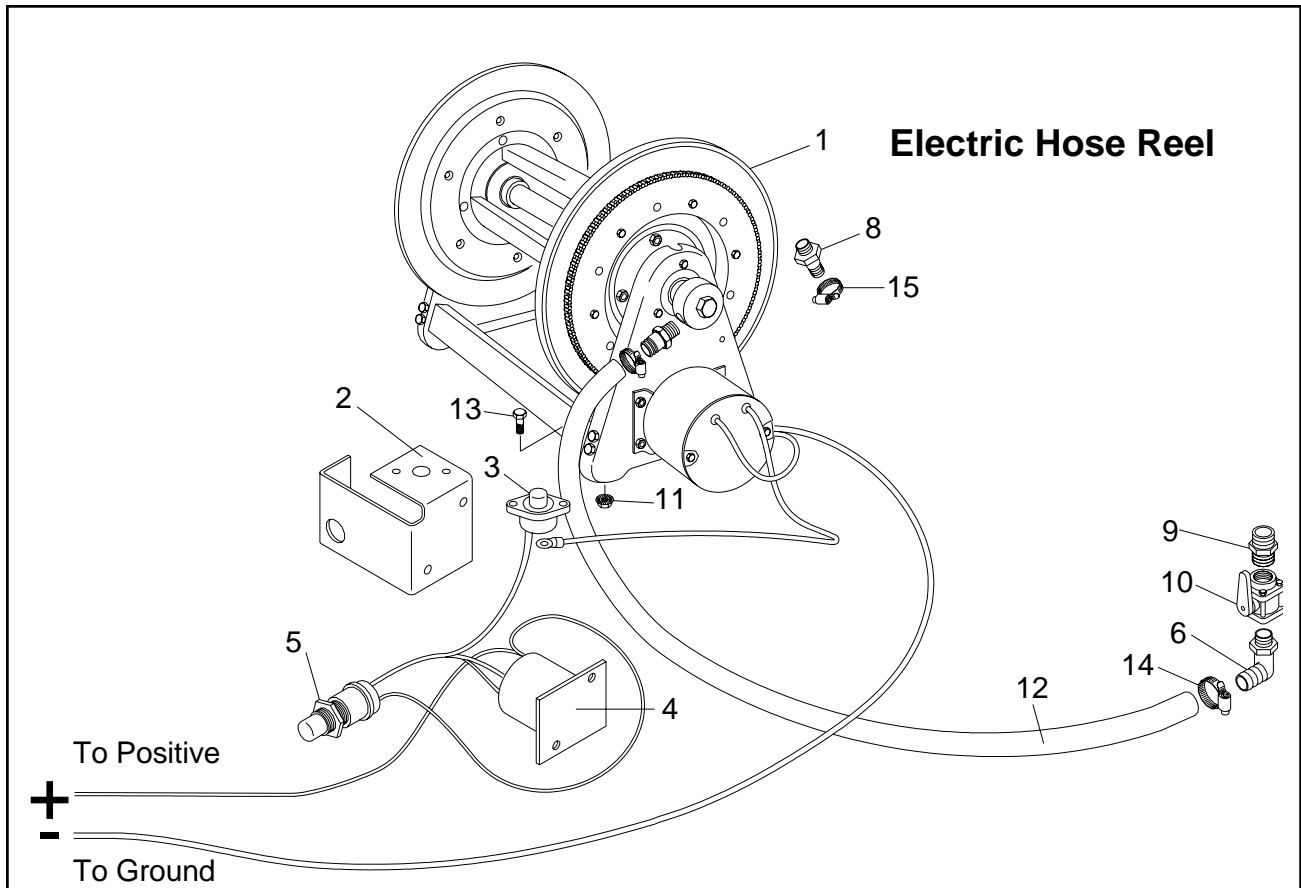

REF. NO.	PART NO.	QTY	DESCRIPTION
1	● 50023852	1	Hose Reel, Electric
2	50023851	1	Bracket, Electric Hose Reel
3	50023850	1	Circuit Breaker
4	50023849	1	Solenoid
5	50023848	1	Switch
6	50023831	1	Elbow 1" MNPT x 3/4" HB
7	50023751	1	Adapter 1/2" MNPT x 3/4" HB
8	50023830	1	Adapter 1/2" MNPT to 1/2" HB
9	50023760	1	Nipple 1" MNPT
10	50023759	1	Valve - Ball 1" FNPT
11	50005770	4	Hex Nut 5/16" Serrated
12	50023829	1	Hose 3/4" 200 PSI - 6'
13	44691	4	HHCS 5/16" x 1" G5
14	50022714	4	Clamp, #12 (.56" - 1.25")
15	50022713	2	Clamp, #5 (.44" - .70")

●Locke Turf does not service repair parts for the Hose Reel. For repair parts refer to parts manual furnished with hose reel and/or contact:
Reelcraft Industries, Inc.
2842 E. Bus. 30
P.O. Box 248
Columbia City, IN 46725
Phone: 800-444-3134
219-248-8188