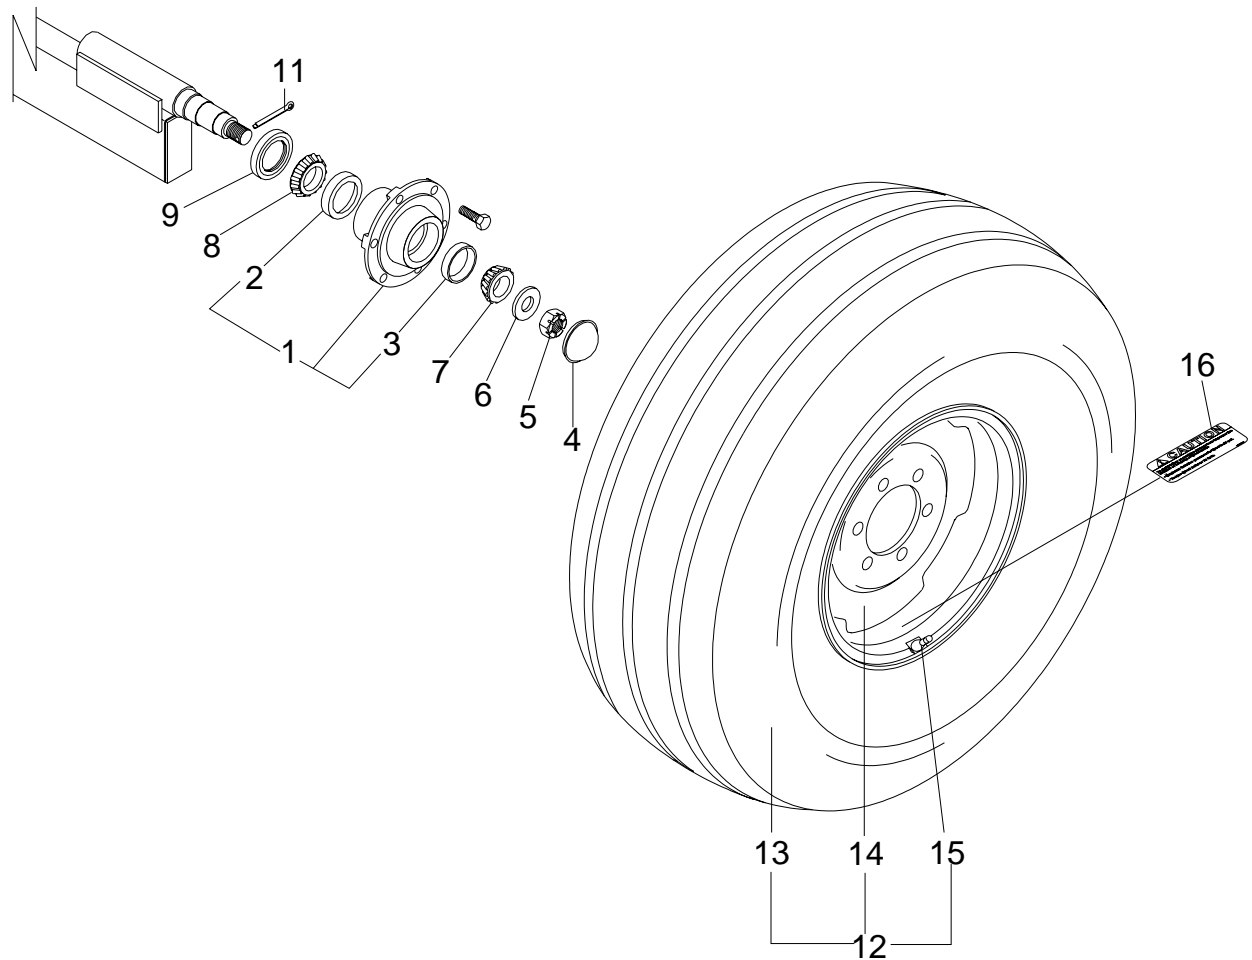

## Tongue & Related Parts

REF. NO.	PART NO.	QTY	DESCRIPTION
1	50022507	1	Hitch Stub Weld.
2	50022913	1	Tongue Weld. w/Decals
3	50022528	2	Splice Plate
4	15093	22	HHCS 1/2" x 1-1/4" G5
5	44615	24	Hex Nut 1/2" Flanged Serrated
6	50022591	1	Coupler 2"
7	50022589	1	2" Ball Assy.
8	20864	2	HHCS 1/2" x 3" G5
9	50022588	1	Jack Assy.
10	20034	4	HHCS 3/8" x 1" G5
11	44621	4	Hex Nut 3/8" Flanged Serrated
12	50022582	1	Danger Decal
13	50022583	1	Caution Decal
14	50022581	1	Notice Decal
15	50022067	1	Flag Decal

## Hub & Tire

REF. NO.	PART NO.	QTY	DESCRIPTION
1	50023954	2	Hub w/Bearing Cups
2	14-6-242	4	Bearing Cup (Inner)
3	14-6-197	4	Bearing Cup (Outer)
4	50023953	1	Hub Cap
5	20429	2	Castle Nut 7/8" NF
6	20571	2	Flatwasher 7/8"
7	50076	2	Bearing (Inner)
8	14-6-241	2	Bearing (Outer)
9	3750020	2	Seal
10	50023951	12	Lug Bolt 1/2" x 20
11	15675	2	Cotter Pin 5/32" x 1-1/2"
12	50022527	2	Wheel & Tire Assy.
13	50022525	1	Wire 31 x 1.35 x 15
14	50022524	1	Wheel 15 x 10 -6 Bolt
15	50022526	1	Valve Stem
16	50022584	1	Caution Decal