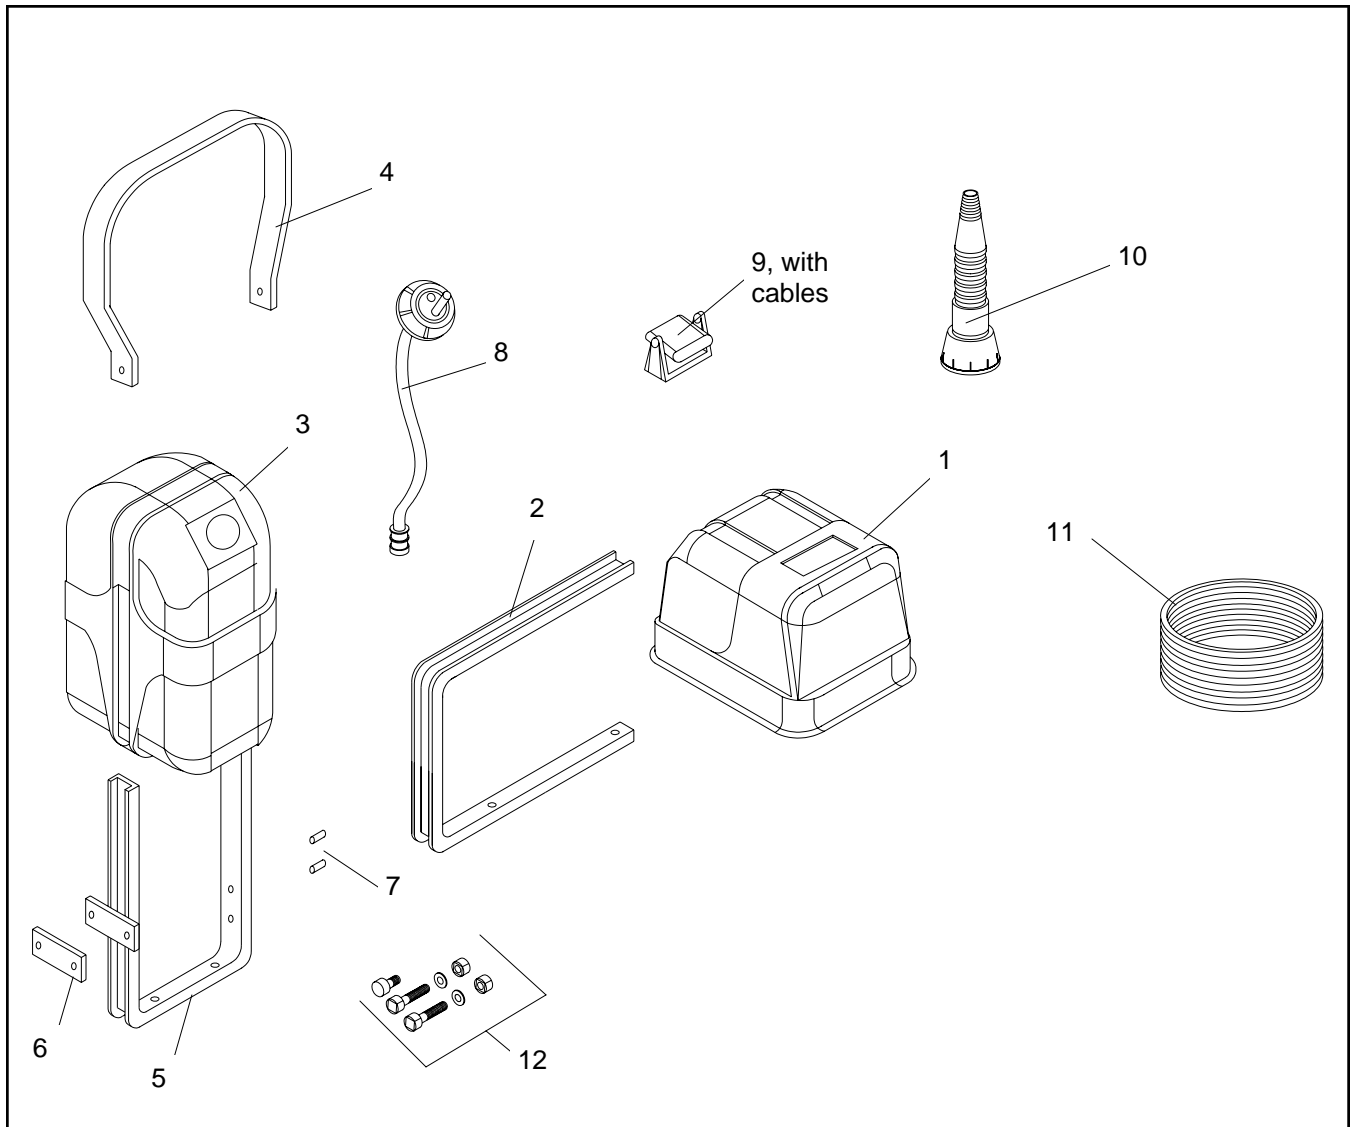

Foam Marker Assembly

REF. NO.	PART NO.	QTY	DESCRIPTION
1	50023789	1	Compressor Complete
2	50023790	1	Compressor Bracket
3	50023791	1	Tank, 5 Gallon
4	50023792	1	Tank Top Bracket
5	50023793	1	Tank Frame
6	50023794	1	Spacer
7	50023795	2	Bushing
8	50023796	1	Complete Cap Assy.
9	50023797	1	Switch Box w/Cable
10	50023798	1	Complete Nozzle
11	50023799	1	Hose Mount
12	50023800	1	Bolt Kit