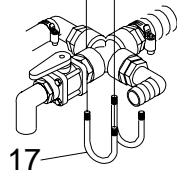

Trailer Frame & Related Parts

REF. NO.	PART NO.	QTY	DESCRIPTION
1	50022523	1	Frame Weld.
2	50022546	1	Axle Weld.
3	50022554	1	Hood Weld.
4	50022559	1	Post Weld. RH
5	50022560	1	Post Weld. LH
6	50022574	1	Plumbing Mount Weld.
7	50022570	1	Cross Mount
8	44094	12	HHCS 1/2" x 1-1/4" G5
9	44615	4	Hex Nut 1/2" Flanged Serrated
10	1161200	6	HHCS 3/8" x 2" G5
11	20048	4	HHCS 3/8" x 2-1/4" G5
12	20034	6	HHCS 3/8" x 1"
13	44621	20	Hex Nut 3/8" Flanged Serrated
14	500033	2	Locke Turf Decal
15	50022540	2	Reinforcing Plate
16		2	TR-30P Decal
17	50026283	2	U-Bolt 5/16"-18 x 2-7/16" x 3-1/2"
18	44553	4	Nylock 5/16"-18
19	15907	4	Flatwasher 5/16"