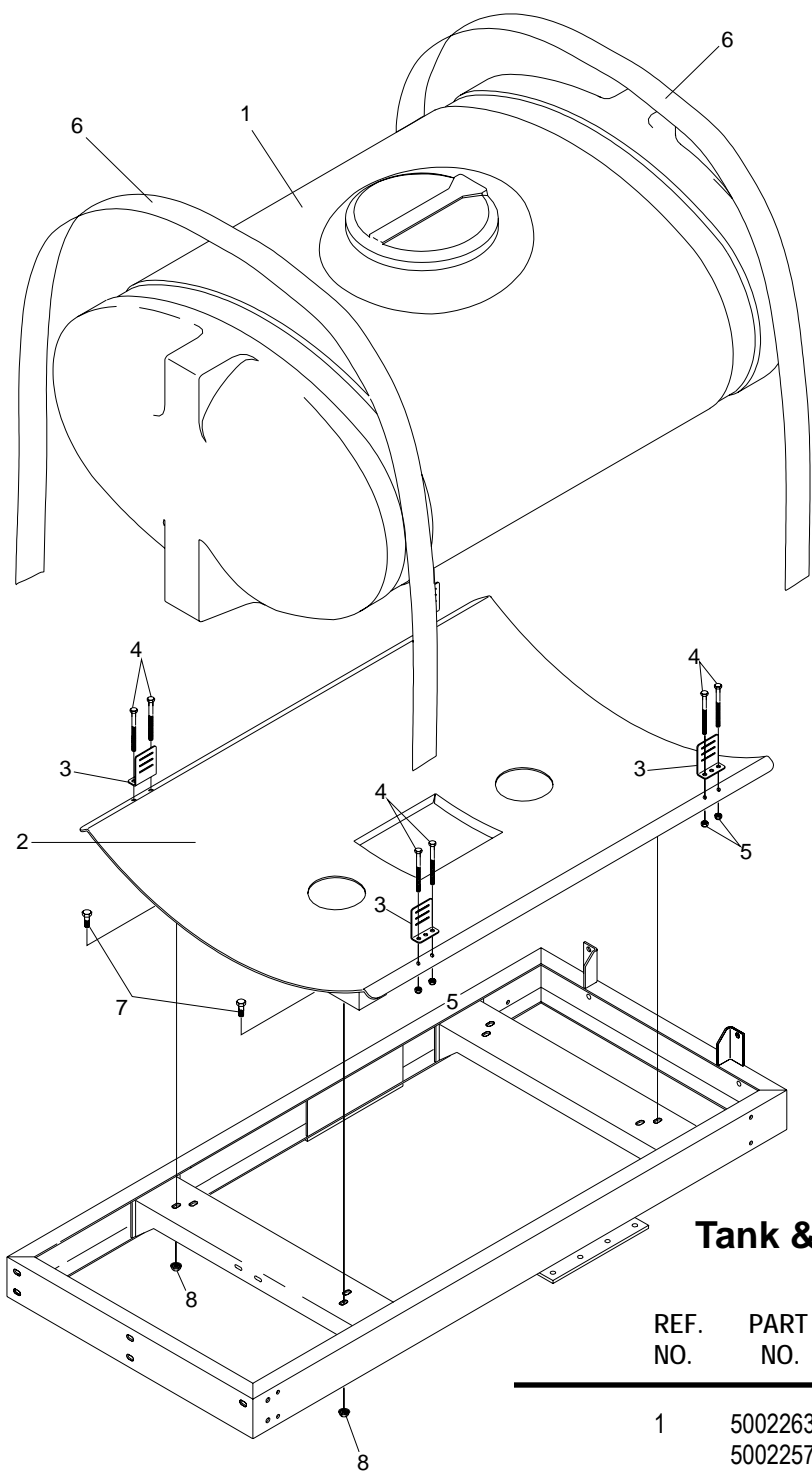

## Tongue & Related Parts

REF. NO.	PART NO.	QTY	DESCRIPTION
1	50022507	1	Hitch Stub Weld.
2	50022913	1	Tongue Weld. w/Decals
3	50022528	2	Splice Plate
4	15093	22	HHCS 1/2" x 1-1/4" G5
5	44615	24	Hex Nut 1/2" Flanged Serrated
6	50022591	1	Coupler 2"
7	50022589	1	2" Ball Assy.
8	20864	2	HHCS 1/2" x 3" G5
9	50022588	1	Jack Assy.
10	20034	4	HHCS 3/8" x 1" G5
11	44621	4	Hex Nut 3/8" Flanged Serrated
12	50022582	1	Danger Decal
13	50022583	1	Caution Decal
14	50022581	1	Notice Decal
15	50022067	1	Flag Decal

## Trailer Frame & Related Parts

REF. NO.	PART NO.	QTY	DESCRIPTION
1	50022523	1	Frame Weld.
2	50022546	1	Axle Weld.
3	50022554	1	Hood Weld.
4	50022559	1	Post Weld. RH
5	50022560	1	Post Weld. LH
6	50022574	1	Plumbing Mount Weld.
7	50022570	1	Cross Mount
8	44094	12	HHCS 1/2" x 1-1/4" G5
9	44615	4	Hex Nut 1/2" Flanged Serrated
10	1161200	6	HHCS 3/8" x 2" G5
11	20048	4	HHCS 3/8" x 2-1/4" G5
12	20034	6	HHCS 3/8" x 1"
13	44621	20	Hex Nut 3/8" Flanged Serrated
14	500033	2	Locke Turf Decal
15	50022540	2	Reinforcing Plate
16		2	TR-30P Decal
17	50026283	2	U-Bolt 5/16"-18 x 2-7/16" x 3-1/2"
18	44553	4	Nylock 5/16"-18
19	15907	4	Flatwasher 5/16"

## Hub & Tire

REF. NO.	PART NO.	QTY	DESCRIPTION
1	50023954	2	Hub w/Bearing Cups
2	14-6-242	4	Bearing Cup (Inner)
3	14-6-197	4	Bearing Cup (Outer)
4	50023953	1	Hub Cap
5	20429	2	Castle Nut 7/8" NF
6	20571	2	Flatwasher 7/8"
7	50076	2	Bearing (Inner)
8	14-6-241	2	Bearing (Outer)
9	3750020	2	Seal
10	50023951	12	Lug Bolt 1/2" x 20
11	15675	2	Cotter Pin 5/32" x 1-1/2"
12	50022527	2	Wheel & Tire Assy.
13	50022525	1	Wire 31 x 1.35 x 15
14	50022524	1	Wheel 15 x 10 -6 Bolt
15	50022526	1	Valve Stem
16	50022584	1	Caution Decal