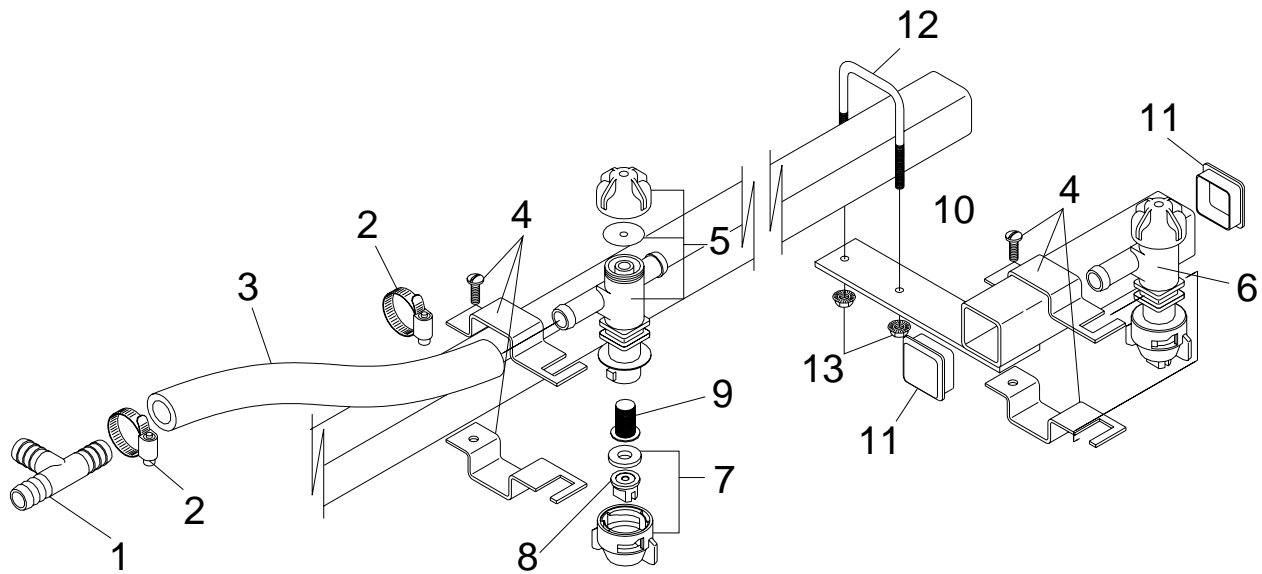

Spray Kit / Single Nozzle 20' Boom

REF. NO.	PART NO.	QTY	DESCRIPTION
1	50022811	3	Tee 3/4" HB
2	50022714	24	Hose Clamp #12
3	●50022933	1	Hose 3/4" ID x 198" - 200PSI
4	50022802	12	Nozzle Bracket Assy. 1-1/4" Sq.Tube
5	50022701	4	Nozzle Body, Single - Double Inlet
6	50022700	4	Nozzle Body, Single - Single Inlet
7	50022703	12	Nozzle Cap & Gasket (Red) (Std.)
	50022743	12	Nozzle Cap & Gasket (Orange)
	50022740	12	Nozzle Cap & Gasket (Green)
	50022741	12	Nozzle Cap & Gasket (Yellow)
	50044730	12	Nozzle Cap & Gasket (Blue)
	50022742	12	Nozzle Cap & Gasket (Brown)
	50022739	12	Nozzle Cap & Gasket (Black)
	50022731	12	Nozzle Cap & Gasket (White)
8	50022702	12	Red Nozzle 110° 50 Mesh .24—.49 GPM
	50022744	12	Orange Nozzle 110° 50 Mesh .06—.12 GPM
	50022745	12	Green Nozzle 110° 50 Mesh .09—.18 GPM
	50022746	12	Yellow Nozzle 110° 50 Mesh .12—.24 GPM
	50022732	12	Blue Nozzle 110° 50 Mesh .13—.37 GPM
	50022747	12	Brown Nozzle 110° 50 Mesh .31—.61 GPM
	50022748	12	Gray Nozzle 110° 50 Mesh .37—.73 GPM
	50022733	12	White Nozzle 110° 50 Mesh .49—.98 GPM
9	50022704	12	Strainer, 50 Mesh (Red)
	50025653	12	Strainer, 100 Mesh (Green)
10	50022894	1	Mount Weld. RH (Shown)
	50022895	1	Mount Weld. LH (Opposite)
11	50022800	4	Cap 1-1/4" Sq.Tube
12	50022860	2	U-Bolt 1/4"-20 x 1-3/8" x 2"
13	44626	4	Hex Nut, Flanged 1/4"

●Hose is enough to replace all sections on a 20' Boom. Length is 198" (16'6") and must be cut to length.