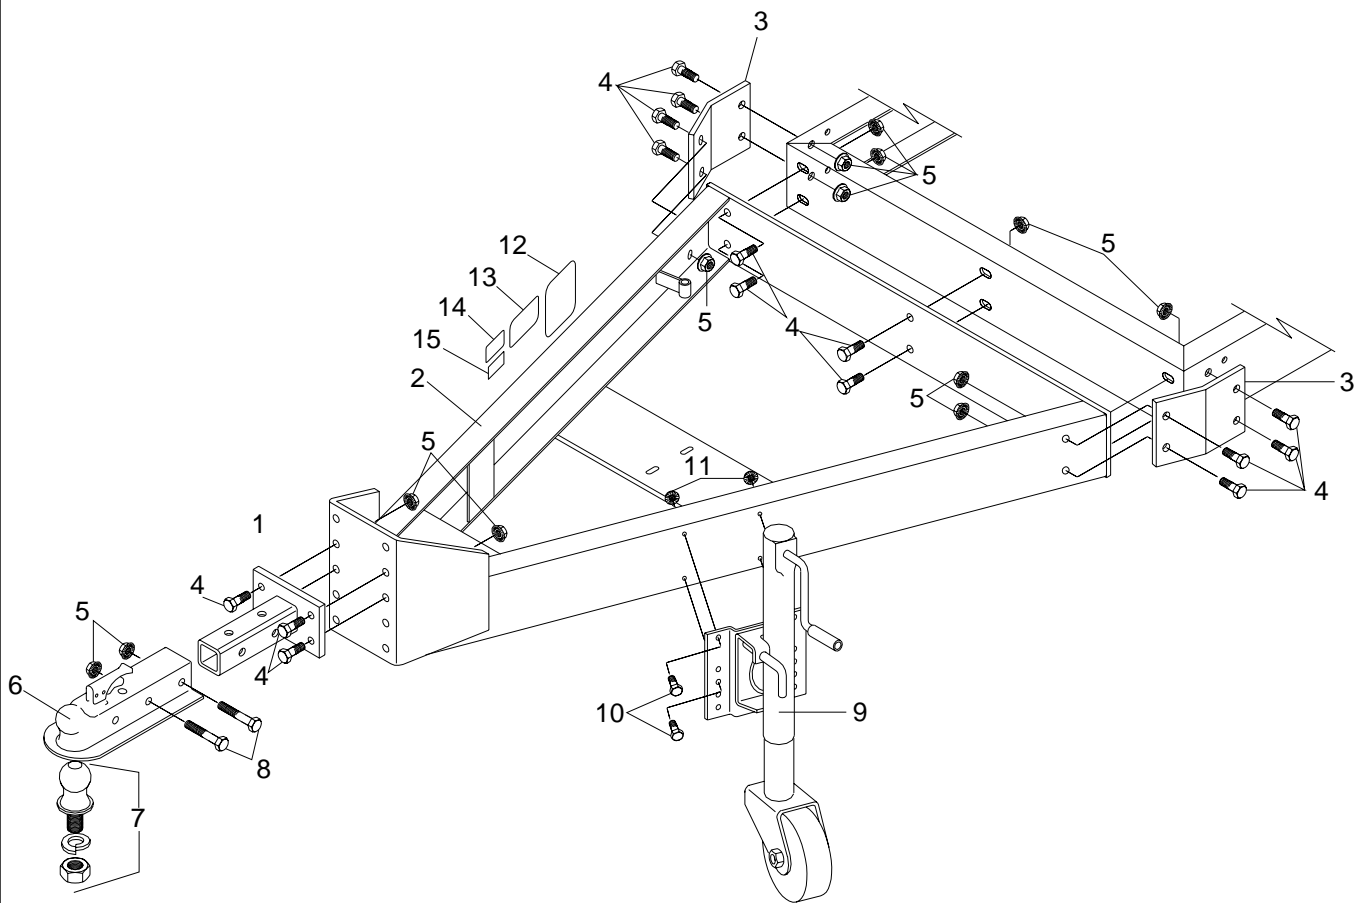

## Tongue & Related Parts

REF. NO.	PART NO.	QTY	DESCRIPTION
1	50022507	1	Hitch Stub Weld.
2	50022913	1	Tongue Weld. w/Decals
3	50022528	2	Splice Plate
4	15093	22	HHCS 1/2" x 1-1/4" G5
5	44615	24	Hex Nut 1/2" Flanged Serrated
6	50022591	1	Coupler 2"
7	50022589	1	2" Ball Assy.
8	20864	2	HHCS 1/2" x 3" G5
9	50022588	1	Jack Assy.
10	20034	4	HHCS 3/8" x 1" G5
11	44621	4	Hex Nut 3/8" Flanged Serrated
12	50022582	1	Danger Decal
13	50022583	1	Caution Decal
14	50022581	1	Notice Decal
15	50022067	1	Flag Decal

## Hub & Tire

REF. NO.	PART NO.	QTY	DESCRIPTION
1	50023954	2	Hub w/Bearing Cups
2	14-6-242	4	Bearing Cup (Inner)
3	14-6-197	4	Bearing Cup (Outer)
4	50023953	1	Hub Cap
5	20429	2	Castle Nut 7/8" NF
6	20571	2	Flatwasher 7/8"
7	50076	2	Bearing (Inner)
8	14-6-241	2	Bearing (Outer)
9	3750020	2	Seal
10	50023951	12	Lug Bolt 1/2" x 20
11	15675	2	Cotter Pin 5/32" x 1-1/2"
12	50022527	2	Wheel & Tire Assy.
13	50022525	1	Wire 31 x 1.35 x 15
14	50022524	1	Wheel 15 x 10 -6 Bolt
15	50022526	1	Valve Stem
16	50022584	1	Caution Decal