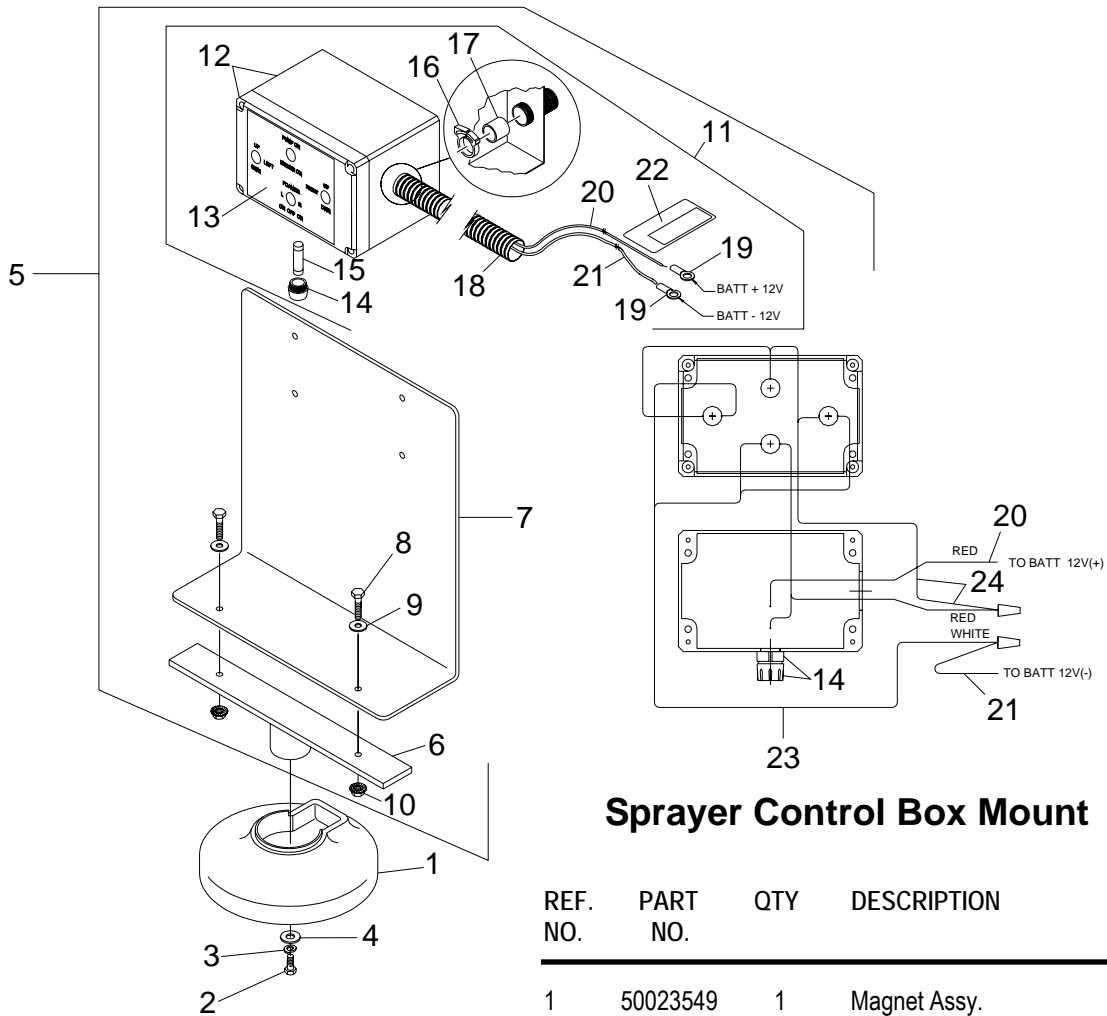

## Spray Controls

REF. NO.	PART NO.	QTY	DESCRIPTION
1	50023748	3	Elbow 1/2" MNPT x 3/4" HB
2	50023749	3	Solenoid Valve Assy. (8 GPM/30 L Min.)Standard
	50023774	3	Solenoid Valve Assy. (10 GPM/37.9 L Min.)
3	50023750	3	Throttle Valve
4	50023751	3	Adapter 1/2" MNPT x 3/4" HB
5	50023752	3	Hose 3/4" ID c 3-1/4" Long - 200 PSI
6	50022714	6	Hose Clamp #12
7	50023753	3	Adapter 3/4" MNPT x 3/4" HB
8	50023754	4	Tee 3/4" FNPT
9	50023755	5	Adapter 3/4" MNPT
10	50023756	2	Elbow 3/4" MNPT to 3/8" HB
11	50022713	2	Hose Clamp #5
12	50023757	1	Hose 3/8" x 6" 150 PSI
13	50023758	1	Adapter 3/4" to 3/8" HB
14	50022698	2	Adapter 1" MNPT to 3/4" FNPT
15	50023759	2	Valve 1" FNPT
16	50023760	4	Adapter 1" MNPT
17	50023761	3	Tee 1" FNPT
18	50023762	1	Plug 1"
19	50023777	1	Pressure Control Valve
20	50023764	2	Adapter
21	50023965	1	Hose 1" ID x 4-1/2"
22	50023771	2	Hose Clamp
23	50023773	1	Line Strainer
24	50023831	1	Elbow 1" MNPT to 3/4" HB
25	50023966	1	Elbow 1" MNPT to 1" HB
26	50026388	1	Elbow 3/4" MNPT to 1" HB
27	50023782	1	Tee 3/4" FNPT w/ Tap Hole
28	50022896	1	Plug 3/4" MNPT
29	50023765	2	U-Bolt 5/16" -18 UNC x 2" 2-11/16"
30	4140604	6	Machine Screw #10 x 1/2"
31	15806	6	Lockwasher 1/2"
32	15829	6	Flatwasher 1/2"
33		1	Parts Kit

## Economy Sprayer Control Kit

REF. NO.	PART NO.	QTY	DESCRIPTION
1	50023775	1	Control Housing Assembly
2	50023777	1	Pressure Regulating Valve
3	50023778	1	Power Cable 8'
4	50023779	1	End Cable 8'
5	50023780	1	Extension Cable 8'
6	50023781	9	T-Tap
7	50023782	1	Tee Fitting, Nylon
8	50023783	1	MALE Connector
9	50023784	3	Tubing Nut
10	50023785	1	Close Nipple 3/4"
11	50023786	4	Tubing Insert
12	50023787	1	Mounting Bracket
13	50023788	2	Lock Knob
14	50023770	2	Lockwasher 1/4" Ext. Tooth
15		2	Slotted Screw 1/4" x 1"
16		2	Flatwasher 1/4"
17		2	Lockwasher 1/4"
18		2	Hex Nut 1/4"
19	50023816	1	MALE Coupling, Nylon