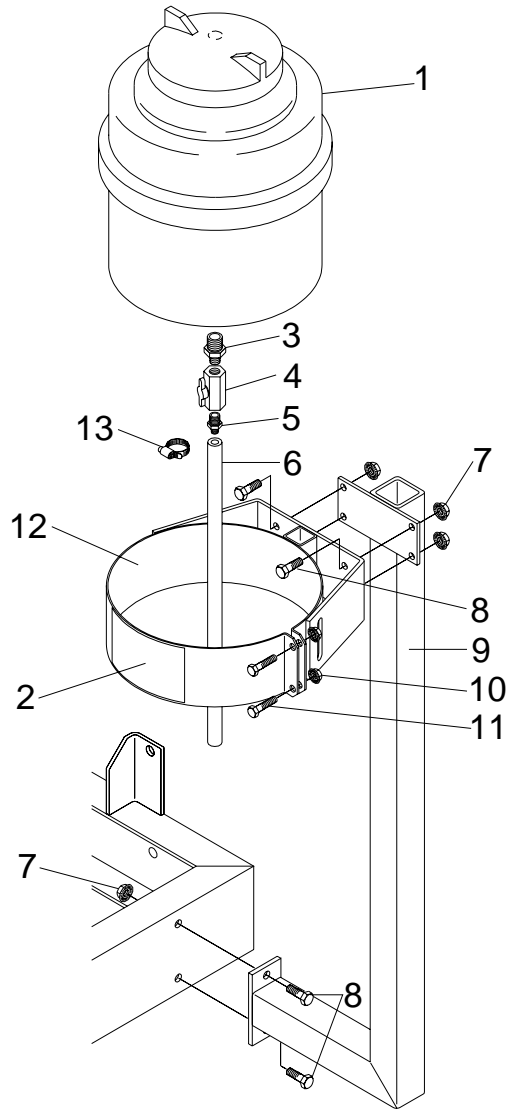

Handwash Parts

REF. NO.	PART NO.	QTY	DESCRIPTION
1	50022577	1	3 Gal. Poly Tank w/Lid
2	50022580	1	Decal
3	50022587	1	Adapter 3/4" MNPT x 1/2" MNPT
4	50022585	1	Valve Ball 1/2" FNPT
5	50022586	1	Adapter 1/2" MNPT x 3/8" MNPT
6	50022593	1	Hose 3/8"
7	44621	6	Hex Nut Serrated Flanged
8	20034	6	HHCS 3/8" x 1"
9	50022512	1	Handwash Post Weld.
10	44623	2	Hex Nut 5/16" Flanged
11	20011	2	HHCS 5/16" x 1-1/2" G5
12	50022564	1	Bracket Weld.
13	50022713	1	Clamp