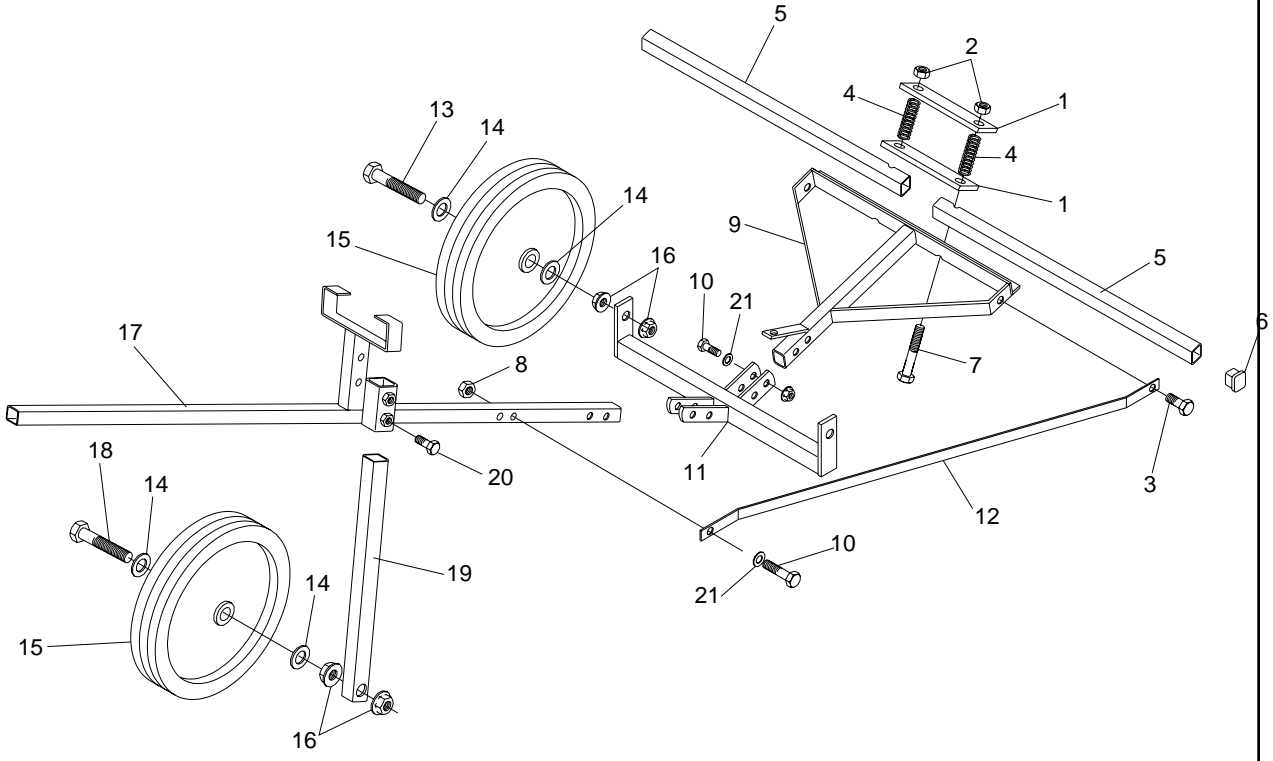

Frame & Mast Walking Boom

REF. NO.	PART NO.	QTY	DESCRIPTION
1	50023876	2	Spring Strap
2	20363	2	Locknut 3/8"
3	1160806	2	HHCS 1/4" x 3/4" G5
4	50023877	2	Spring Compression
5	50023909	2	Boom Tube
6	50022801	4	Cap 1-1/4" Sq.
7	44634	2	HHCS 3/8" x 6" G5
8	15584	7	Locknut 1/4" Flanged Whiz Nut
9	50023871	1	Boom Arm Tube Weld.
10	20083	5	HHCS 1/4" x 1-3/4"
11	50023875	1	Axle Weld.
12	50023910	2	Brace
13	20779	2	HHCS 1/2" x 3-1/2"
14	15916	6	Flatwasher 1/2"
15	50023920	3	Wheel & Tire Assy. 12" x 1-3/4"
16	15554	6	Locknut 1/2" Flanged Whiz Nut
17	50023864	1	Center Handle Weld.
18	20175	1	HHCS 1/2" x 4-1/2" G5
19	50023911	1	Leg, Tube
20	20034	2	HHCS 3/8" x 1" G5
21	44567	2	Flatwasher 1/4"