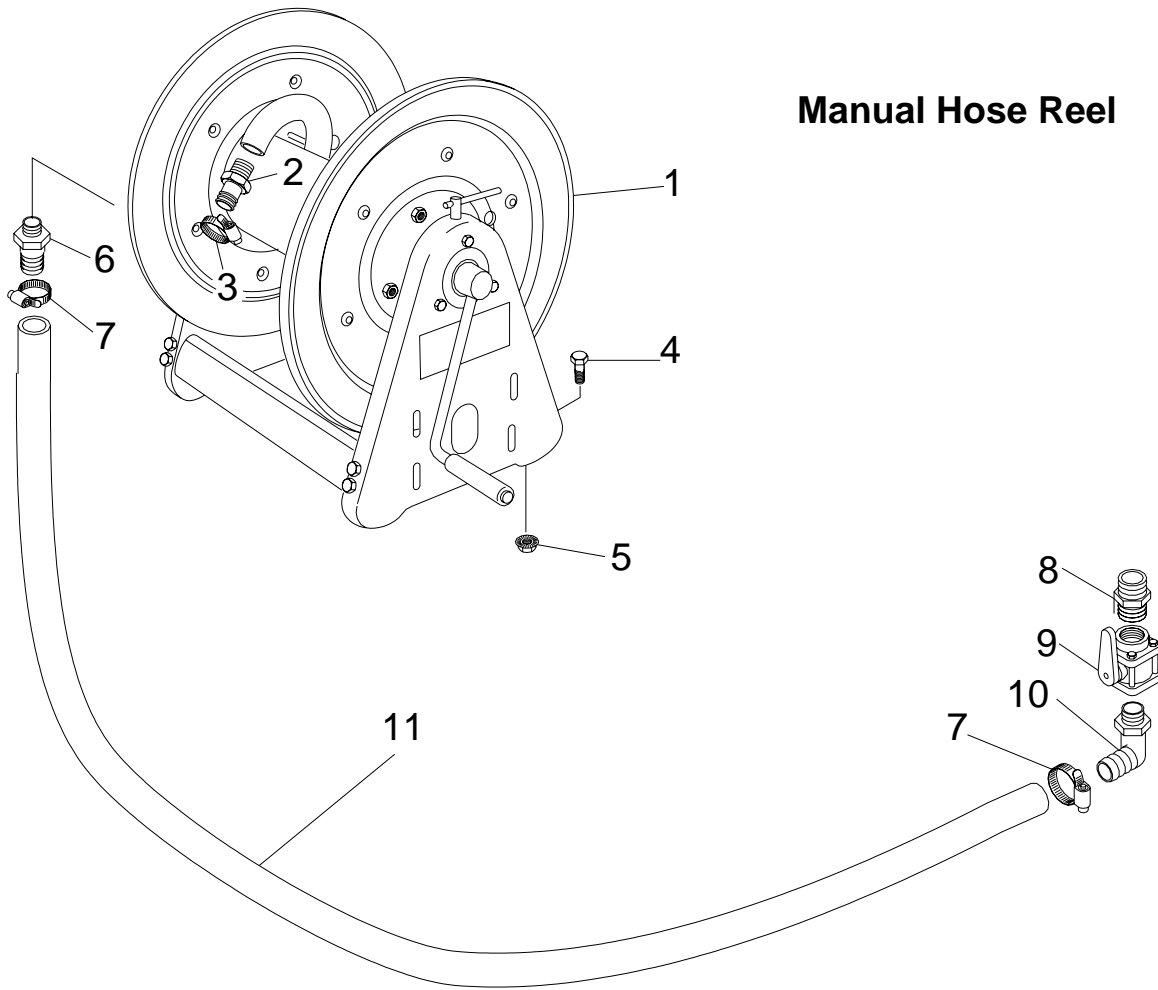

Manual Hose Reel

REF. NO.	PART NO.	QTY	DESCRIPTION
1	● 50023833	1	Manual Hose Reel Assy.
2	50023830	1	Adapter 1/2" MNPT to 1/2" HB
3	50022713	2	Hose Clamp #5 (.44" - .70")
4	44691	4	HHCS 5/16" x 1" G5
5	50005770	4	Locknut 5/16" Serrated
6	50023571	1	Adapter 1/2" MNPT to 3/4" HB
7	50022714	4	Hose Clamp #12 (.56—1.25)
8	50023760	1	Adapter 1" FNPT Ball
9	50023759	1	Valve 1" FNPT Ball
10	50023831	1	Elbow 1" MNPT x 3/4" HB
11	50023829	1	Hose 3/4" - 200 PSI x 6'

●Locke Turf does not service repair parts for the Hose Reel. For repair parts refer to parts manual furnished with hose reel and/or contact:
Reelcraft Industries, Inc.
2842 E. Bus. 30
P.O. Box 248
Columbia City, IN 46725
Phone: 800-444-3134
219-248-8188