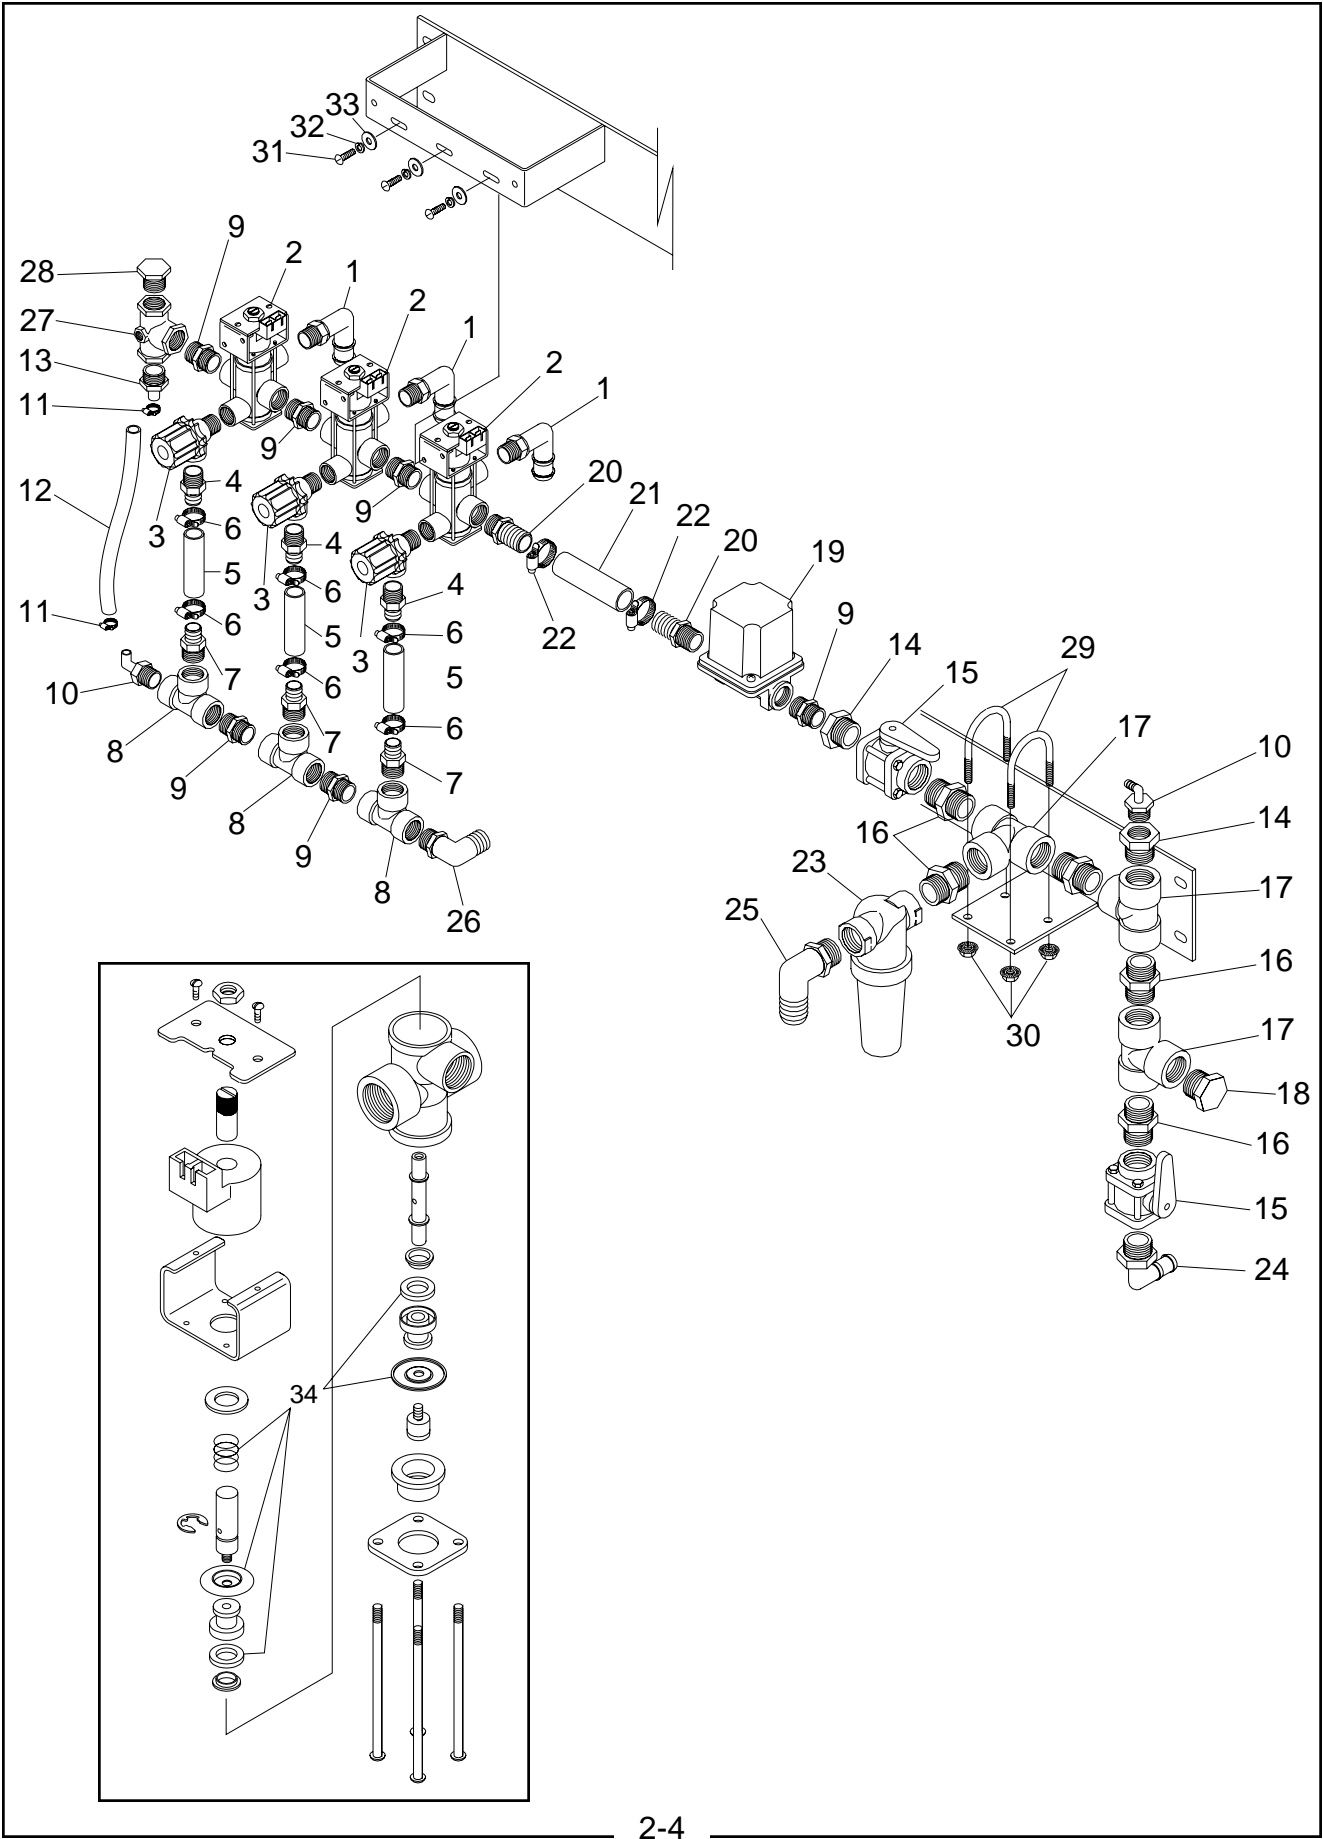

Spray Controls

REF. NO.	PART NO.	QTY	DESCRIPTION
1	50023748	3	Elbow 1/2" MNPT x 3/4" HB
2	50023749	3	Solenoid Valve Assy. (8 GPM/30 L Min.)Standard
	50023774	3	Solenoid Valve Assy. (10 GPM/37.9 L Min.)
3	50023750	3	Throttle Valve
4	50023751	3	Adapter 1/2" MNPT x 3/4" HB
5	50023752	3	Hose 3/4" ID c 3-1/4" Long - 200 PSI
6	50022714	6	Hose Clamp #12
7	50023753	3	Adapter 3/4" MNPT x 3/4" HB
8	50023754	4	Tee 3/4" FNPT
9	50023755	5	Adapter 3/4" MNPT
10	50023756	2	Elbow 3/4" MNPT to 3/8" HB
11	50022713	2	Hose Clamp #5
12	50023757	1	Hose 3/8" x 6" 150 PSI
13	50023758	1	Adapter 3/4" to 3/8" HB
14	50022698	2	Adapter 1" MNPT to 3/4" FNPT
15	50023759	2	Valve 1" FNPT
16	50023760	4	Adapter 1" MNPT
17	50023761	3	Tee 1" FNPT
18	50023762	1	Plug 1"
19	50023777	1	Pressure Control Valve
20	50023764	2	Adapter
21	50023965	1	Hose 1" ID x 4-1/2"
22	50023771	2	Hose Clamp
23	50023773	1	Line Strainer
24	50023831	1	Elbow 1" MNPT to 3/4" HB
25	50023966	1	Elbow 1" MNPT to 1" HB
26	50026388	1	Elbow 3/4" MNPT to 1" HB
27	50023782	1	Tee 3/4" FNPT w/ Tap Hole
28	50022896	1	Plug 3/4" MNPT
29	50023765	2	U-Bolt 5/16" -18 UNC x 2" 2-11/16"
30	4140604	6	Machine Screw #10 x 1/2"
31	15806	6	Lockwasher 1/2"
32	15829	6	Flatwasher 1/2"
33		1	Parts Kit