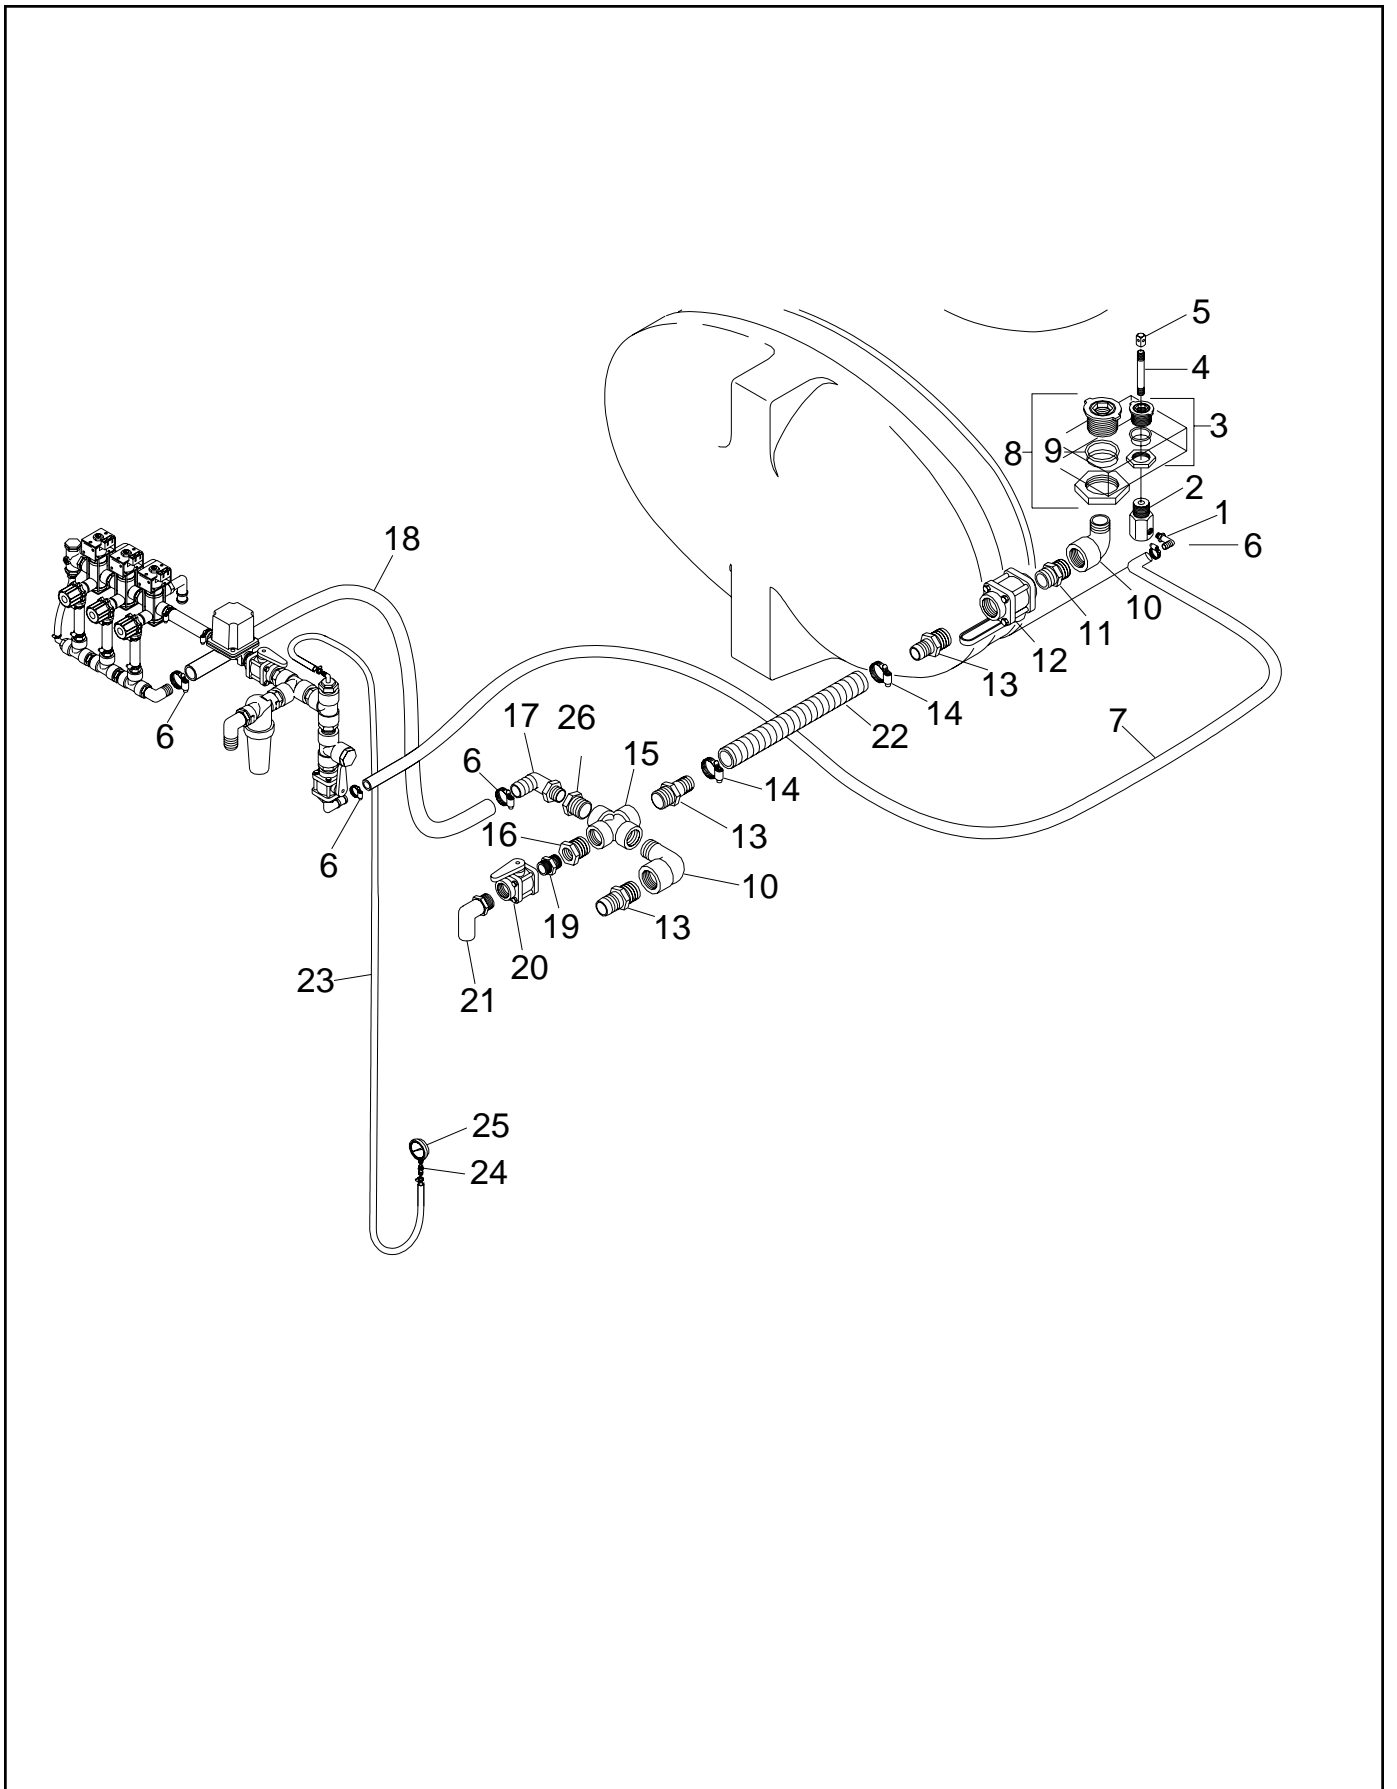

Tank Plumbing

REF. NO.	PART NO.	QTY	DESCRIPTION
1	50023751	1	Adapter 1/2" MNPT x 3/4" HB
2	50023769	1	Adapter Elbow, Agitator
3	50023768	1	Bulkhead - Special
4	50023767	1	Nipple 1/4" MNPT x 5"
5	50023766	1	Agitator Head 3/16" Holes
6	50023771	3	Hose Clamp
7	50023772	1	Hose 3/4" ID x 56" - 200 PSI
8	50026409	1	Bulkhead Assy. 1-1/2"
9	50026268	1	"O" Ring - for 1-1/2" Bulkhead
10	50026367	2	Elbow 1-1/2" MNPT to 1-1/2" FNPT
11	50026362	1	Adapter 1-1/2" MNPT x 3"
12	50026346	1	Valve 1-1/2" FNPT
13	50023963	3	Adapter 1-1/2" MNPT to 1-1/2" HB
14	50023955	2	Hose Clamp
15	50026411	1	Cross 1-1/2" FNPT
16	50022699	1	Adapter 1-1/2" MNPT to 1" FNPT
17	50026391	1	Elbow 1-1/4" MNPT x 1" HB
18	50023939	1	Hose 1" x 18" - 200 PSI
19	50023760	1	Nipple 1" MNPT
20	50023759	1	Valve 1" FNPT (Drain)
21	50023831	1	Elbow 1" MNPT x 3/4" HB
22	50023934	1	Hose 1-1/4" - Clear PVX 28"
23	50023884	1	Hose 3/8" x 36" - 150 PSI
24	50023888	1	Adapter 1/4" MNPT x 3/8"
25	50023812	1	2-1/2" Liquid Gauge
26	50026399	1	Adapter 1-1/2" MNPT to 1-1/4" FNPT