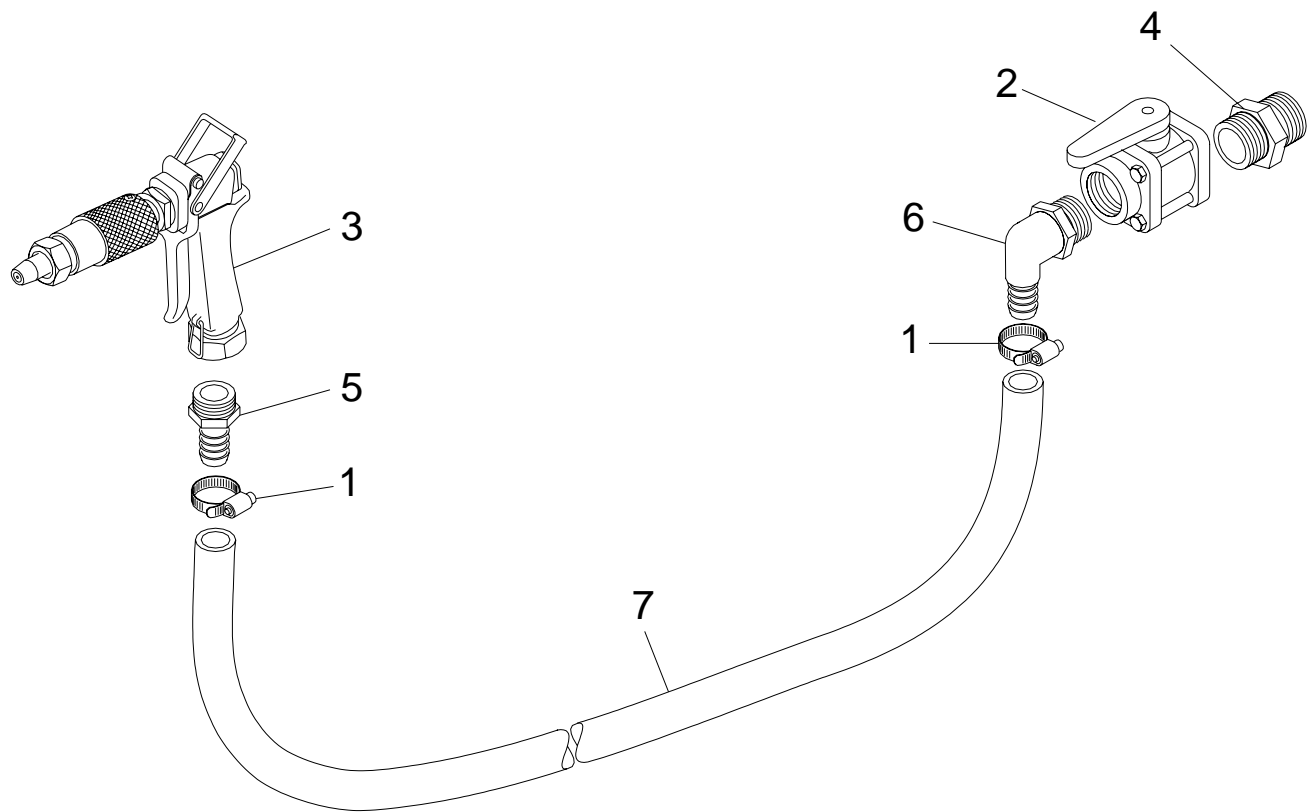

50019577 Spray Gun and Hose Assembly

REF. NO.	PART NO.	QTY	DESCRIPTION
1	50022713	2	Clamp, Worm Drive #5 (.44-.70)
2	50023759	1	Valve 1" FNPT Ball
3	50023818	1	Spray Gun Assy.
4	50023760	1	Adapter 1" MNPT
5	50023819	1	Adapter 3/4" MGHT x 1/2" HB
6	50023858	1	Elbow 1" MNPT x 1/2" HB
7	50023859	1	Hose 1/2" PVC Yellow - 360" (30')

NOTE: Locke Turf does not service spray gun assembly parts (part# 50023818). For Repair Parts please contact:

**Green Garde® Division
H.D. Hudson Mfg. Co.
500 North Michigan Ave.
Chicago, IL 60611-3769
Phone: 312-644-2830
800-745-2392
Fax: 312-644-7989**