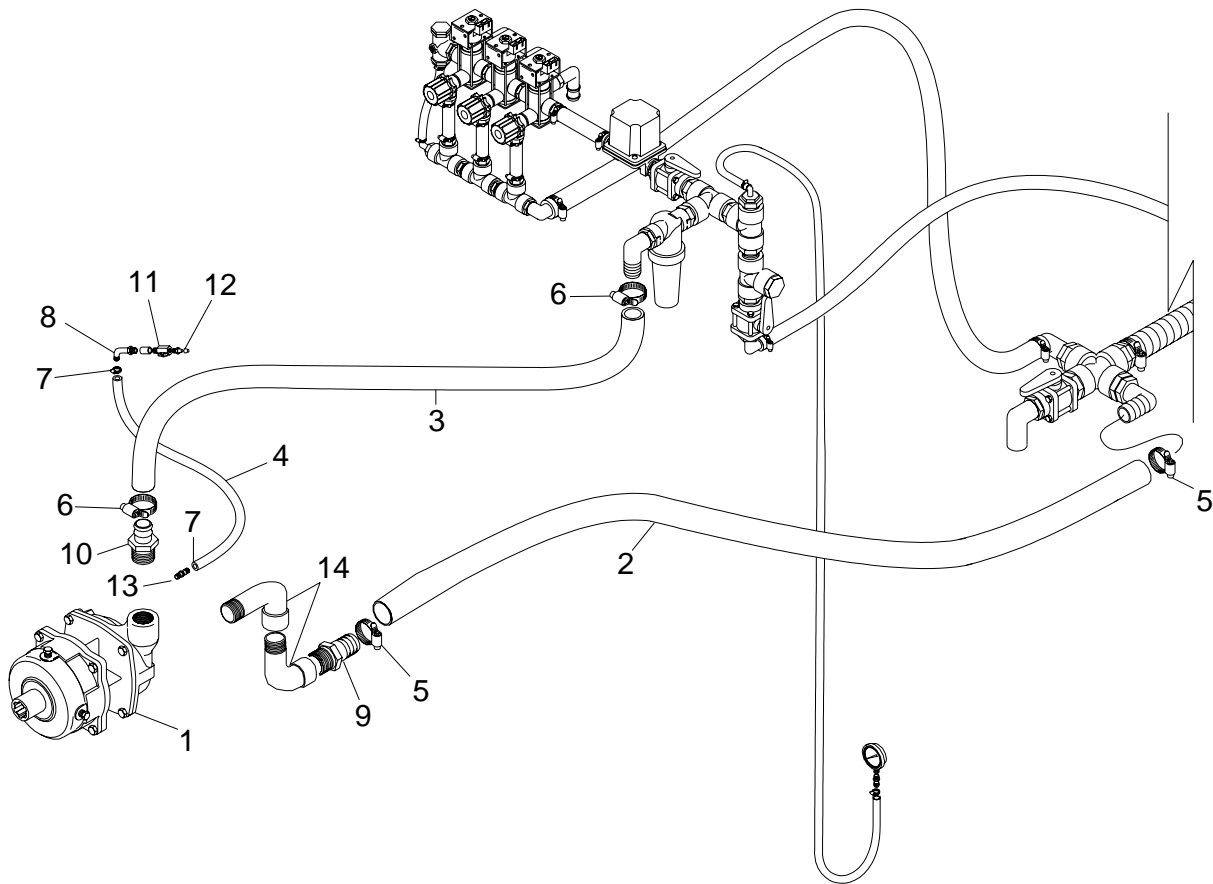

PTO Drive Pump

REF. NO.	PART NO.	QTY	DESCRIPTION
1	●50023827	1	Pump, Hypro 9006C - O
2	50023938	1	Hose 1-1/4" PVC Clear 96"
3	50023939	1	Hose 1" ID 200 PSI EPDM 96"
4	50023942	1	Hose 3/8" ID 150 PSI 96"
5	50023955	2	Clamp #24 (1"-2")
6	50023771	2	Clamp #16
7	50023713	2	Clamp #5 (.44 - .70")
8	50023893	2	Elbow 1/4" MNPT x 3/8" HB
9	50023963	1	Adapter 1-1/2" x 1" MNPT HB
10	50023964	1	Adapter 1-1/4" x 1" MNPT HB
11	50019256	1	Ball Valve 1/4" Precision #90
12	50026303	1	Valve Assembly
13	50026369	1	Adapter 1-1/4" x 1-1/4" MNPT HB
14	50026367	2	Elbow 1-1/2" MNPT x 1-1/2" FNPT

● Refer to Parts Catalog that came with you Hypro Pump at shipment for repair parts.