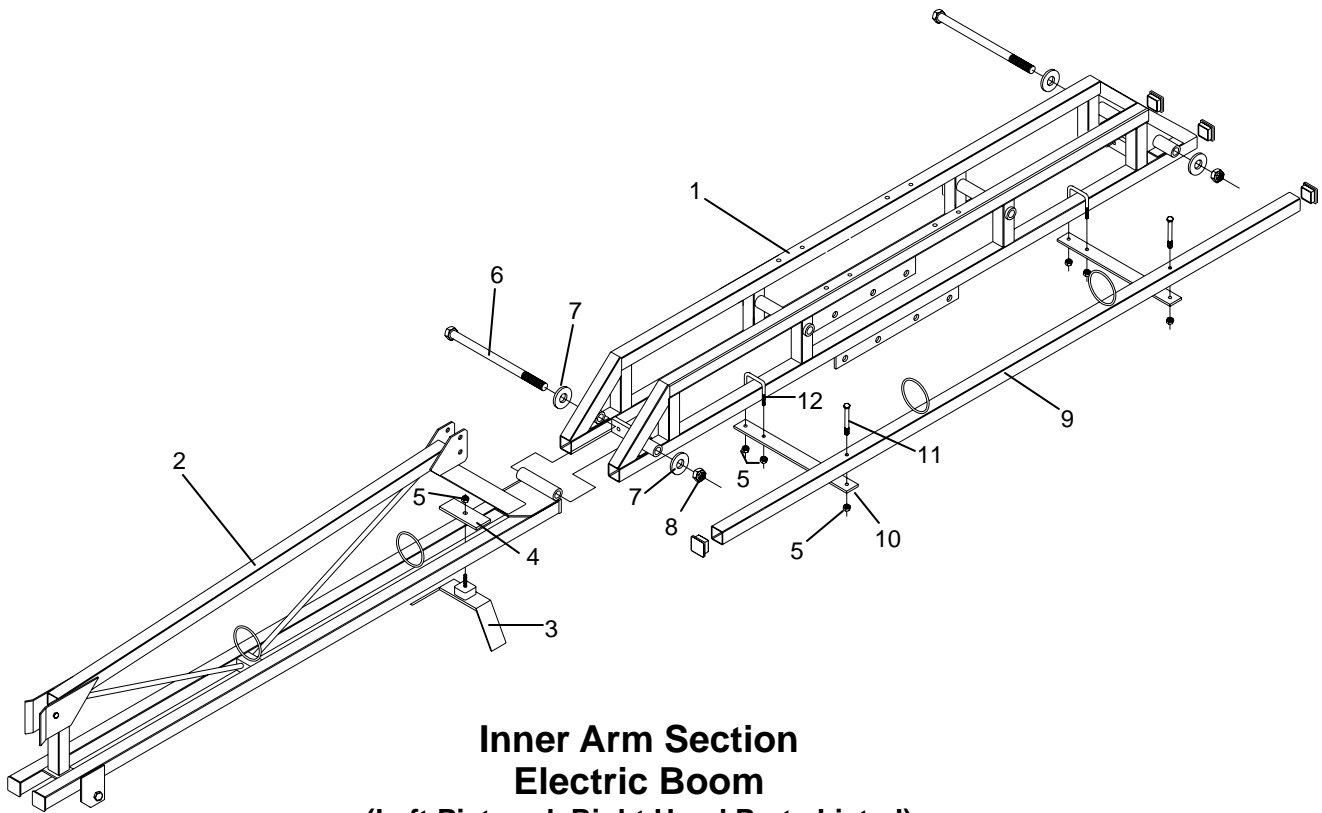

**Inner Arm Section
Electric Boom**
(Left Pictured, Right Hand Parts Listed)

REF. NO.	PART NO.	QTY	DESCRIPTION
1	50025760	1	Center Boom Section
2	50025779	2	Inner Arm Weld.
3	50025805	2	Wheel Rest Weld.
4	50025808	2	Back Up Weld.
5	44626	8	Hex Nut Whiz 1/4"-20
6	44463	2	HHCS 5/8"-11 x 10"
7	20748	4	Flatwasher 5/8"
8	15598	2	Lock Nut 5/8"-11
9	50022914	1	Center Tube Weld.
10	50026608	2	Boom Tube Holder
11	44437	2	HHCS 1/4"-20 x 3"
12	50022860	2	U-Bolt 1/4"-20 x 1 3/8" x 2"