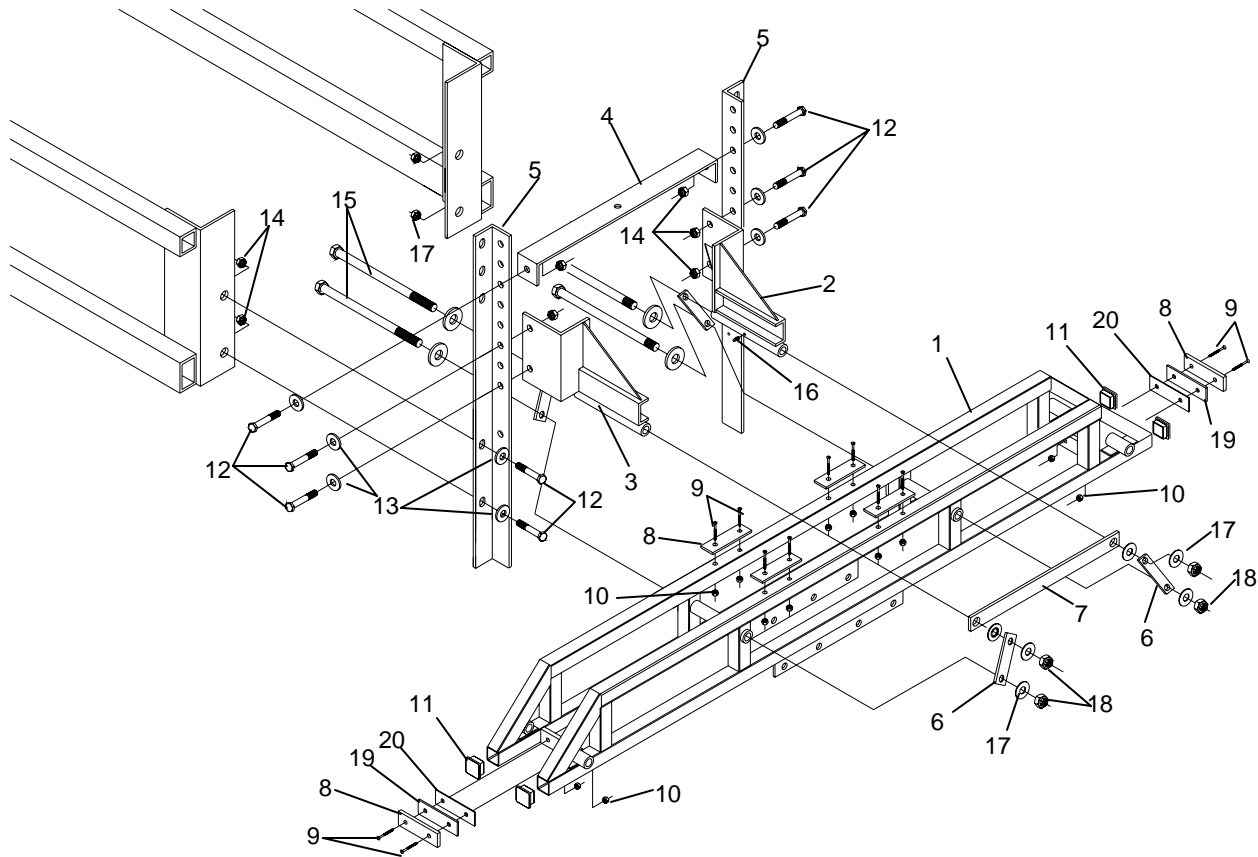

Center Section 20' Level Float Electric Fold

REF. NO.	PART NO.	QTY	DESCRIPTION
1	50025760	1	Center Boom Weld.
2	50025767	1	Right Mounting Bracket Weld.
3	50025766	1	Left Mounting Bracket Weld.
4	50023949	1	Angle Weld.
5	50022890	2	Boom Mounting Angle
6	50025825	4	Swing Bar
7	50025824	1	Support Bar
8		6	Block - Nylon Slide
9	44647	12	SP PH Flat HD 1/4"-20 x 2 1/4"
10	44626	12	Hex Nut Whiz 1/4"-20
11		4	Cap - 1 1/2" Square Tube
12	44094	7	HHCS 1/2"-13 x 1 1/4"
13	15829	10	Flatwasher 1/2"
14	44615	7	Hex Nut Whiz 1/2"-13
15	44463	4	HHCS 5/8"-11 x 10"
16	449	2	Grease Fitting
17	20748	10	Flatwasher 5/8"
18	15598	4	Lock Nut 5/8"-11
19	50025809	2	Shim
20	50025810	2	Shim 14 GA.