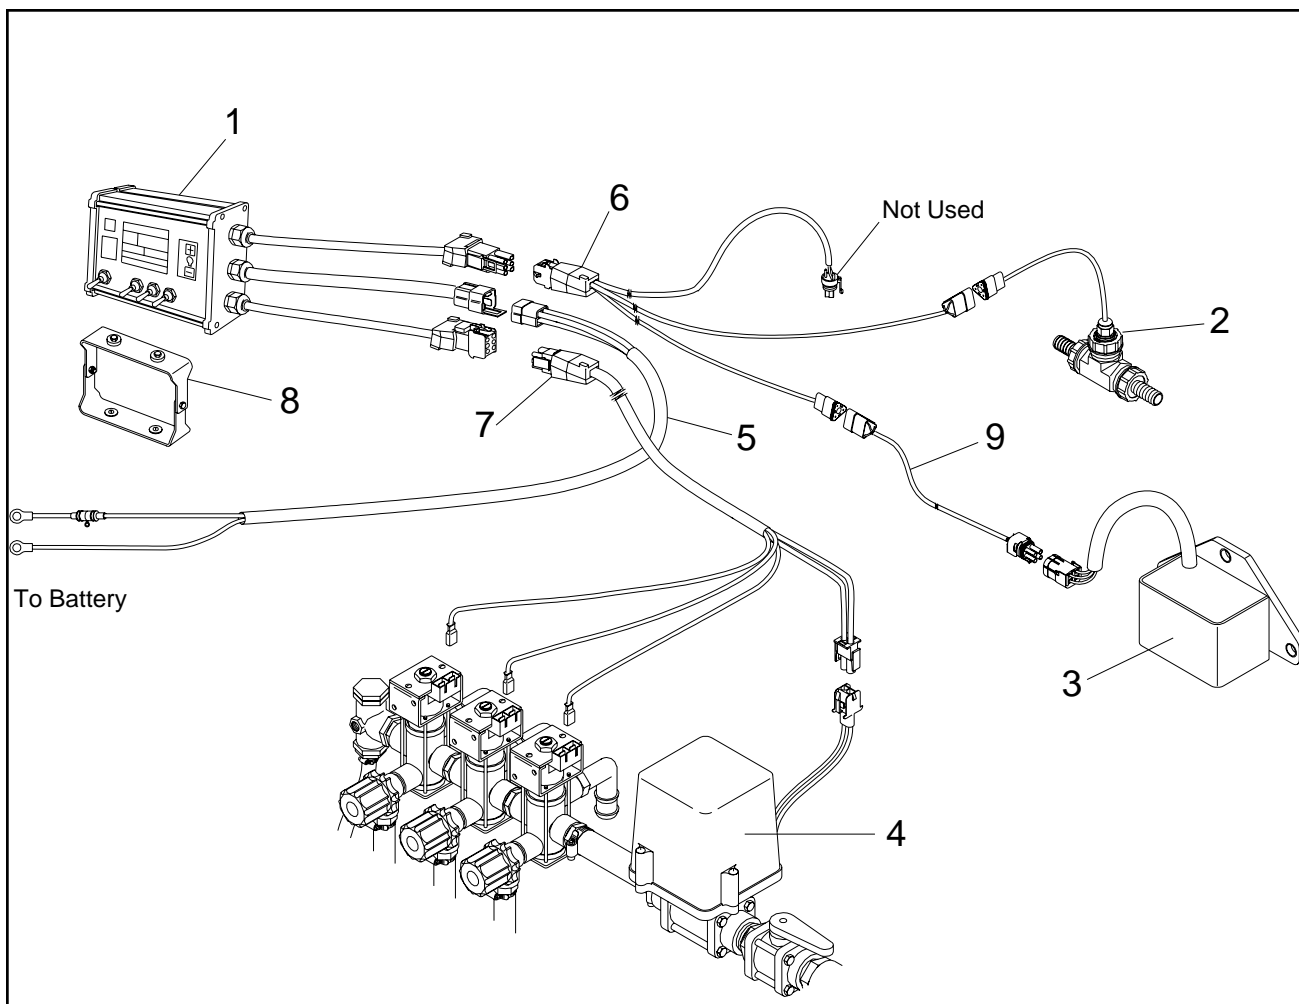

Deluxe Sprayer Control Kit

REF. NO.	PART NO.	QTY	DESCRIPTION
1	50023803	1	Control Housing Assy.
2	50023804	1	Flow Meter
3	50023805	1	Radar Speed Sensor
4	50023806	1	Regulating Ball Valve
5	50023807	1	Power Cable Assy. 12'
6	50023808	1	Sensor End Cable 15'
7	50023809	1	End Cable 5 - Section 15'
8	50023810	1	Console Mounting Bracket
9	50023811	1	Radar Adapter Cable 12'