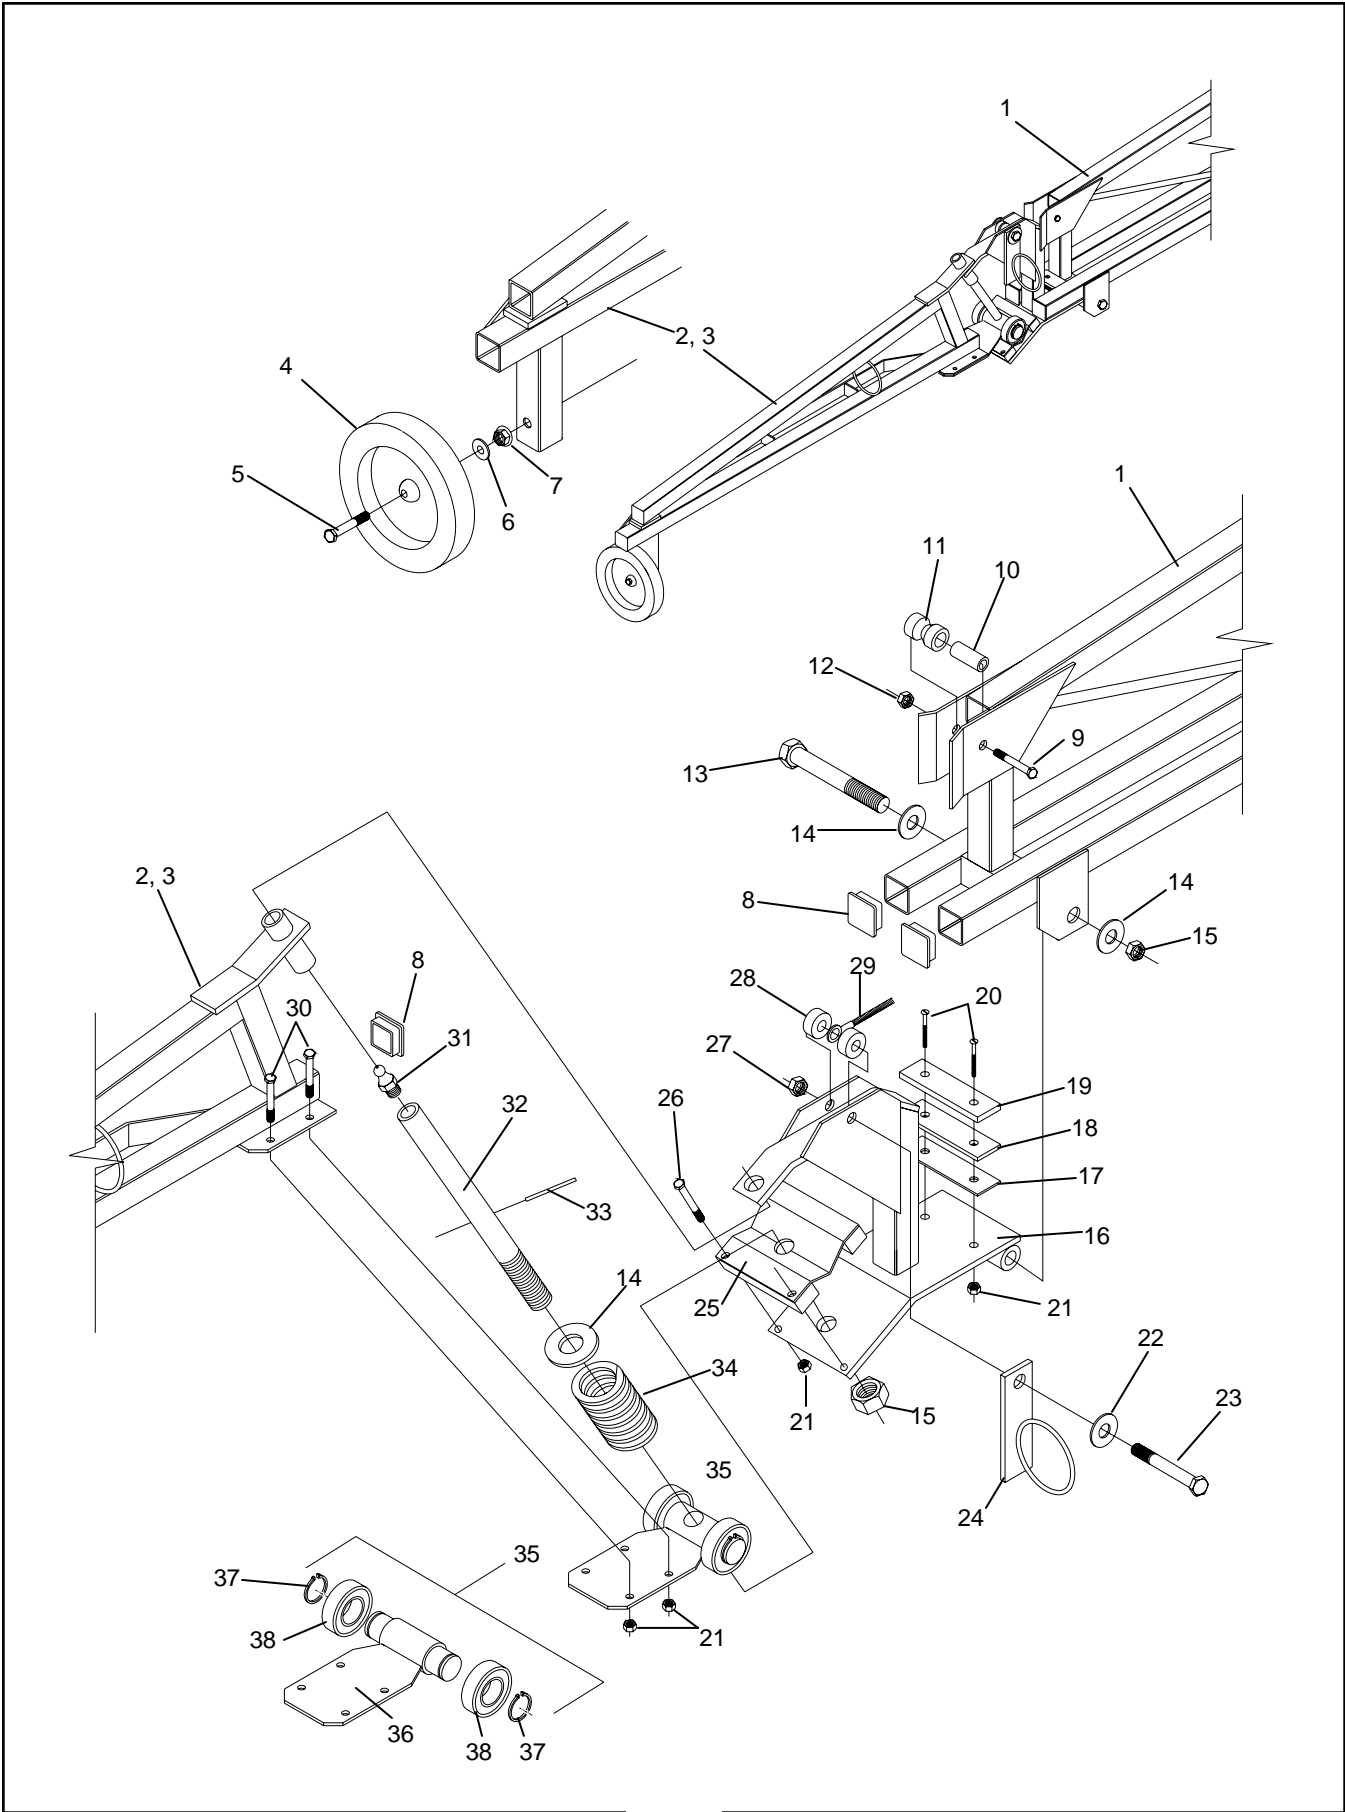

Boom Arm Components
Electric Boom
(Left Pictured, Right Hand Parts Listed)

REF. NO.	PART NO.	QTY	DESCRIPTION
1	50025779	2	Inner Arm Weld.
2	50025787	1	Left Outer Arm Weld.
3	50025788	1	Right Outer Arm Weld.
4	50022861	2	Wheel Turf Boom 6" x 1/2" Bore
5	20864	2	HHCS 1/2"-13 x 3"
6	15829	2	Flatwasher 1/2"
7	44615	2	Hex Nut Whiz 1/2"-13
8	50022800	10	Cap 1 1/4" Square Tube
9	1161020	6	HHCS 5/16"-18 x 2"
10	50025813	2	Roller Sleeve
11	50025812	2	Poly Roller
12	50005770	2	Hex Nut Whiz 5/16"-18
13	20923	2	HHCS 5/8"-11 x 6"
14	20748	6	Flatwasher 5/8"
15	15598	2	Lock Nut 5/8"-11
16	50025793	2	Hinge Weld
17	50025810	2	Shim
18	50025809	2	Shim
19		2	Block - Nylon Slide
20	44648	4	SFCHMS 1/4"-20 x 1 1/2"
21	44626	16	Hex Nut Whiz 1/4"-20
22	15915	2	Flatwasher 3/8"
23	1161220	2	HHCS 3/8"-16 x 2"
24	50023944	2	Ring Weld
25	50025799	2	V-Block Weld.
26	19114	4	HHCS 1/4"-20 x1 1/4"
27	20363	2	Lock Nut 3/8"-16
28	50025819	8	Poly Spacer
29		2	Boom Cable
30	1160806	8	HHCS 1/4"-20 x 3/4"
31	50022815	2	Zerk Grease Fitting
32	50025811	2	Pivot Rod
33	19432	2	Pin Roll 3/16" x 1 1/4"
34	50022810	2	Spring Comp 1 1/4" OD x 1 15/16"
35	50025817	2	Bearing Shaft Assembly
36	50025816	2	Bearing Shaft Weld.
37	50026272	4	Snap Ring 1.000
38	822111	4	Bearing