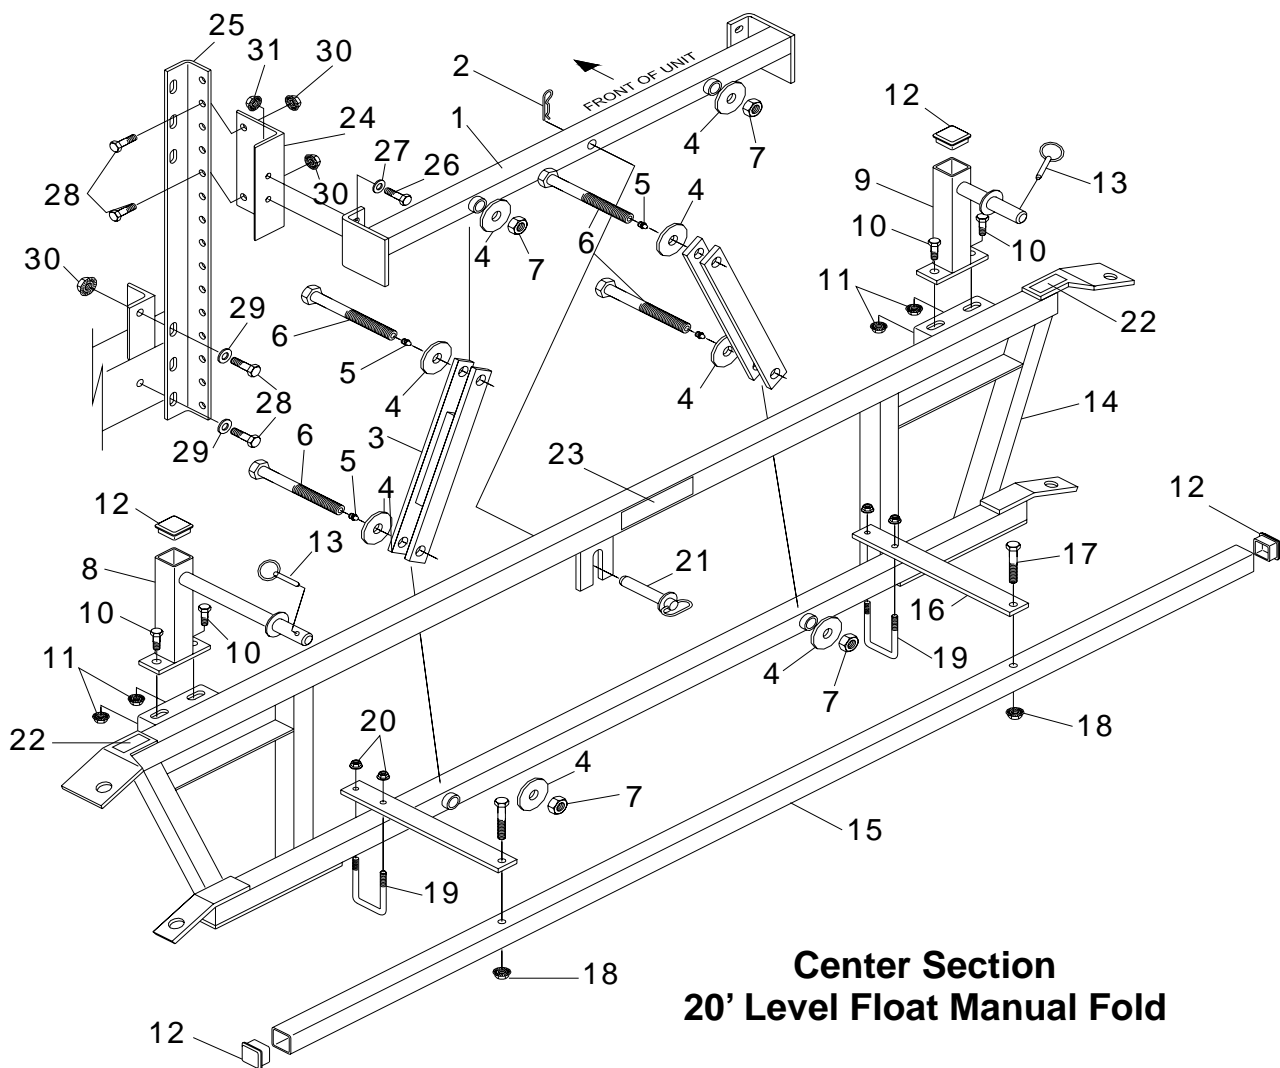

**Center Section
20' Level Float Manual Fold**

REF. NO.	PART NO.	QTY	DESCRIPTION
1	50022924	1	Center Mount Tube Weldment
2	21020312	2	Cotter Pin 3/32" x 1-1/4"
3	50022912	2	Swing Bar Weld.
4	20748	12	Flatwasher 5/8" SAE Plt.
5	50022815	8	Grease Fitting 5/16" Sraight
6	50022921	4	Grease Bolt
7	15598	4	Hex Locknut 5/8" - 11 UNC Plt.
8	50022919	1	Post Weldment, Fold Lock LH
9	50022920	1	Post Weldment, Fold Lock RH
10	20034	4	HHCS 3/8"-16 UNC x 1" G5
11	44621	8	Serrated Flange Locknut 3/8"
12	50022800	4	Cap 1-1/4" Sq.
13	50022926	2	Lynch Pin 1/4" x 1-3/4"
14	50022909	1	Center Section Weld.
15	50022983	1	Center Tube Weldment
16	50022659	2	Center Tube Holder

REF. NO.	PART NO.	QTY	DESCRIPTION
17	1161020	2	HHCS 5/16"-18 x 2" G5
18	5005770	2	Serrated Flange Locknut 5/16"
19	50022860	2	U-Bolt 1/4"-20 x 1-3/8" x 2"
20	44626	4	Serrated Flange Locknut 1/4"
21	50022927	1	Pin 1/2" x 3"
22	50022862	2	Decal, Grease every 25 hrs.
23	50022925	1	Decal, Float Lock Pin
24	50022929	2	Boom Mount, Short
25	50022890	2	Boom Mount, Long
26	1161212	4	HHCS 3/8" x 1-1/4" G5
27	15830	4	Flatwasher 3/8"
28	44094	8	HHCS 1/2" x 1-1/4" G5
29	15829	8	Flatwasher 1/2"
30	15554	8	Hex Nut, 1/2" Whiz Locknut
31	20363	4	Hex Nut, 3/8" Whiz Locknut