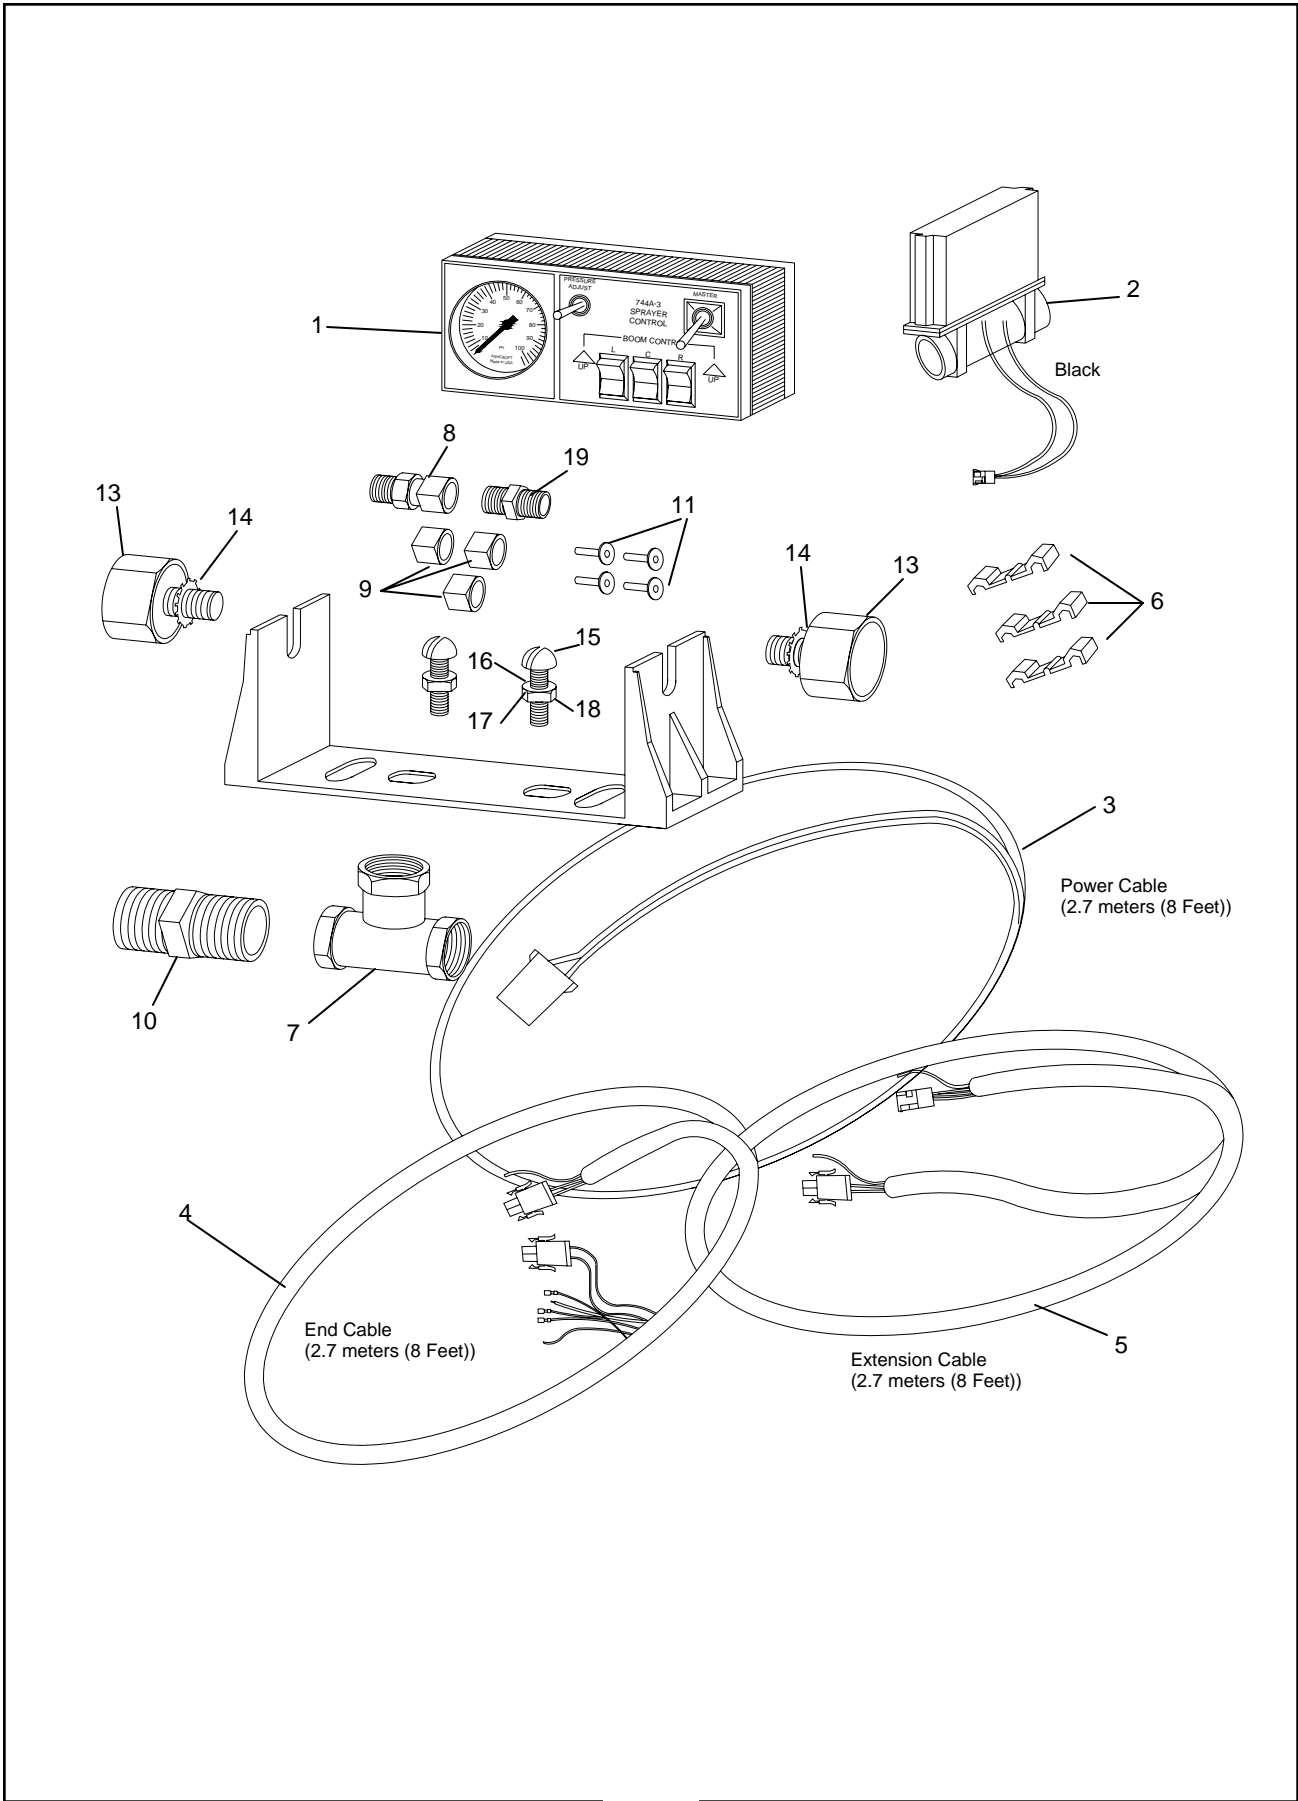

Economy Sprayer Control Kit

REF. NO.	PART NO.	QTY	DESCRIPTION
1	50023775	1	Control Housing Assembly
2	50023777	1	Pressure Regulating Valve
3	50023778	1	Power Cable 8'
4	50023779	1	End Cable 8'
5	50023780	1	Extension Cable 8'
6	50023781	9	T-Tap
7	50023782	1	Tee Fitting, Nylon
8	50023783	1	MALE Connector
9	50023784	3	Tubing Nut
10	50023785	1	Close Nipple 3/4"
11	50023786	4	Tubing Insert
12	50023787	1	Mounting Bracket
13	50023788	2	Lock Knob
14	50023770	2	Lockwasher 1/4" Ext. Tooth
15		2	Slotted Screw 1/4" x 1"
16		2	Flatwasher 1/4"
17		2	Lockwasher 1/4"
18		2	Hex Nut 1/4"
19	50023816	1	MALE Coupling, Nylon