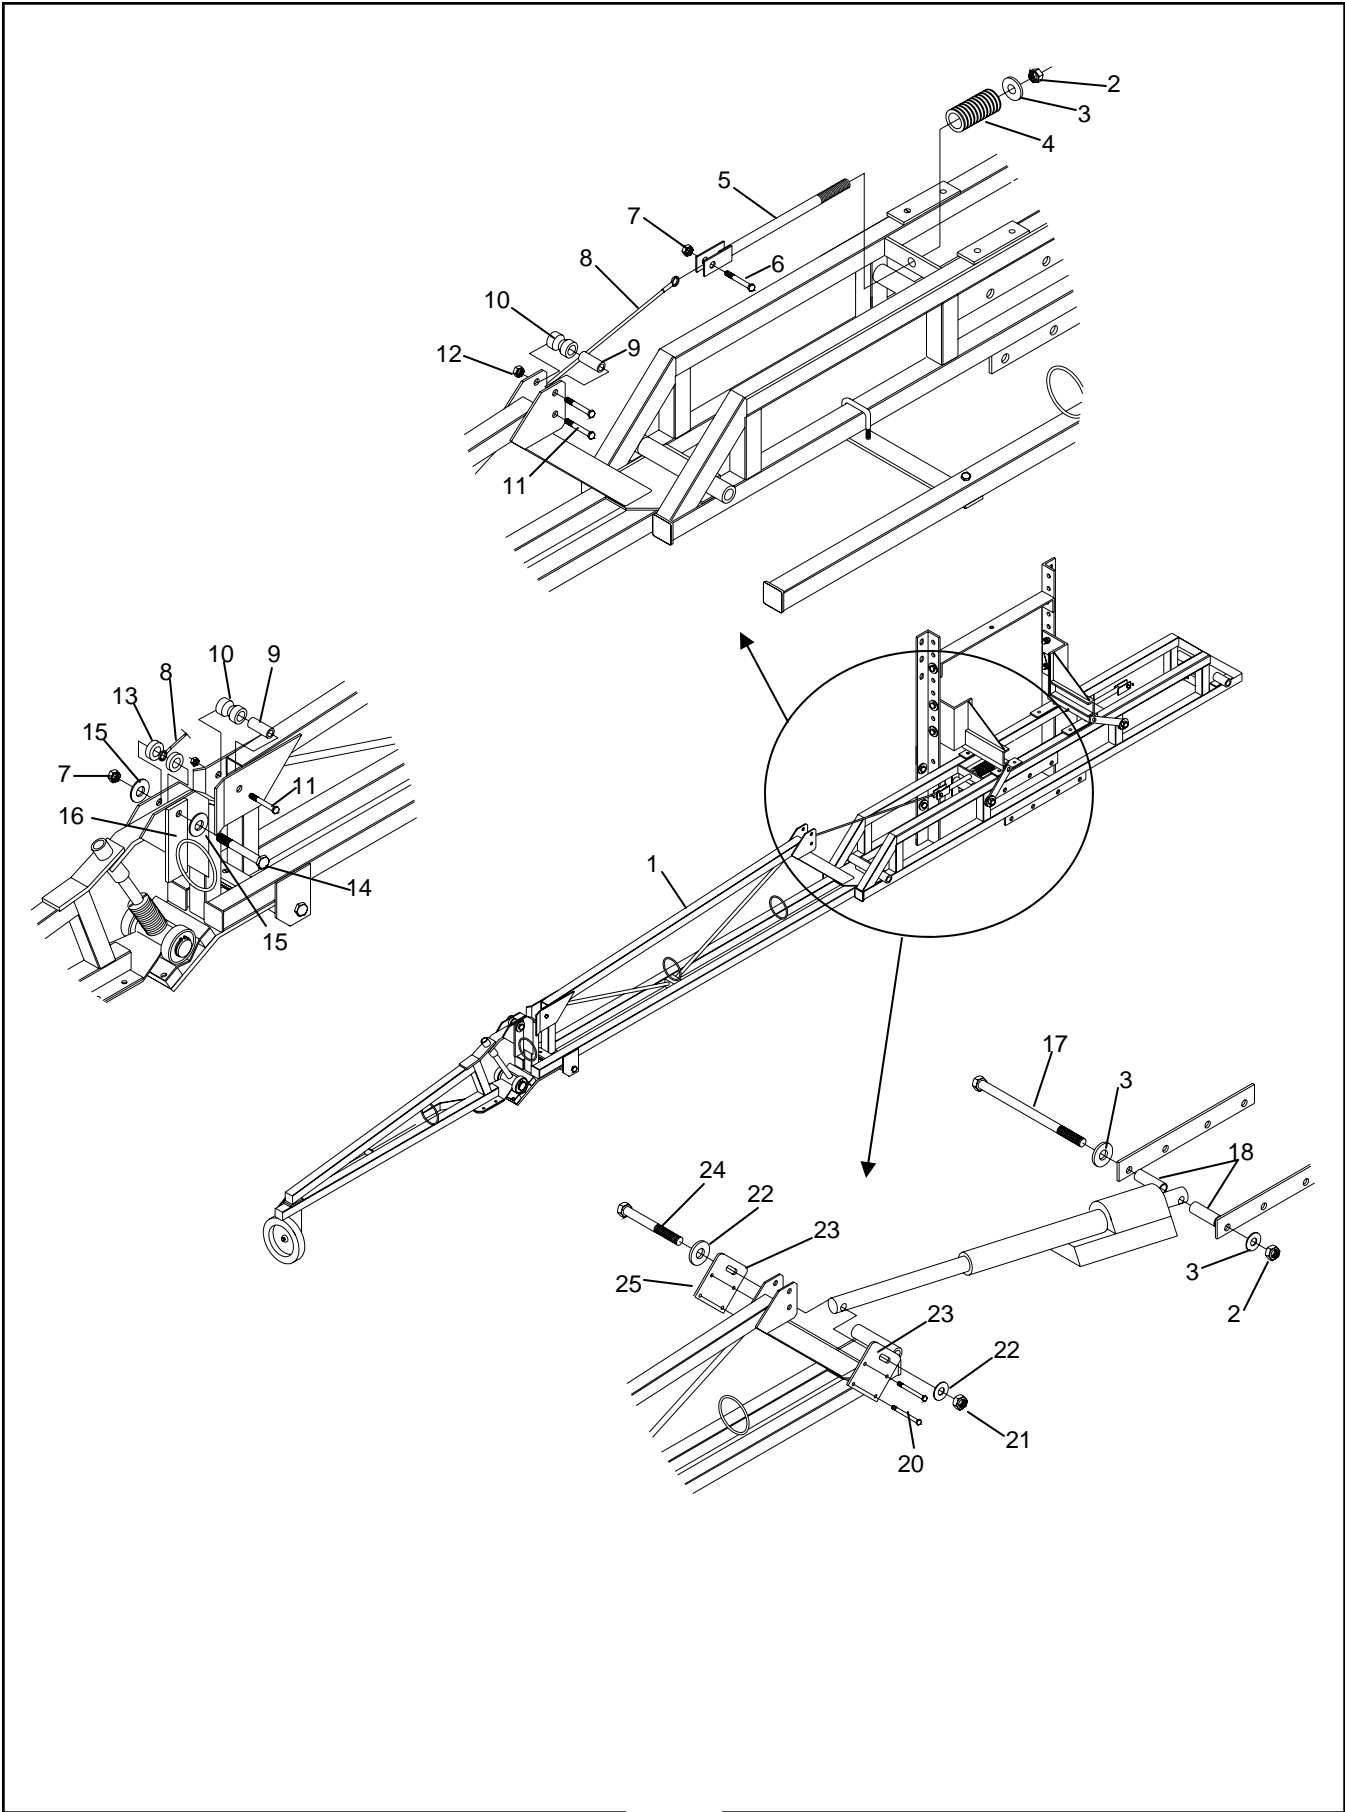

**Inner Arm Hinge and Cable
Electric Boom
(Left Pictured, Right Hand Parts Listed)**

REF. NO.	PART NO.	QTY	DESCRIPTION
1	50025779	2	Inner Arm Weld.
2	15598	4	Lock Nut 5/8"-11
3	20748	6	Flatwasher 5/8"
4	50025823	2	Spring Comp 1.35 OD x 7"
5	50025796	2	Spring Rod Weld.
6	20881	2	HHCS 3/8"-16 x 1 1/2"
7	20363	4	Lock Nut 3/8"-16
8	50025821	2	Boom Cable
9	50025813	4	Roller Sleeve
10	50025812	4	Poly Roller
11	5161212	6	HHCS 5/16"-18 x 2"
12	50005770	6	Hex Nut Whiz 5/16"-18
13	50025819	4	Poly Spacer
14	1161220	2	HHCS 3/8"-16 x 2"
15	15915	2	Flatwasher 3/8"
16	50023944	2	Ring Weld.
17	44463	2	HHCS 5/8"-11 x 10"
18	50025818	4	Cyl. Spacer
19	50025826	2	Electric Linear Actuator
20	44437	8	HHCS 1/4"-20 x 3"
21	44539	2	Hex Nut Nylock 1/2"-13
22	15829	4	Flatwasher 1/2"
23	50025802	4	Cylinder Mt. Weld.
24	20779	2	HHCS 1/2"-13 x 3 1/2"
25	44626	8	Hex Nut Whiz 1/4"-20