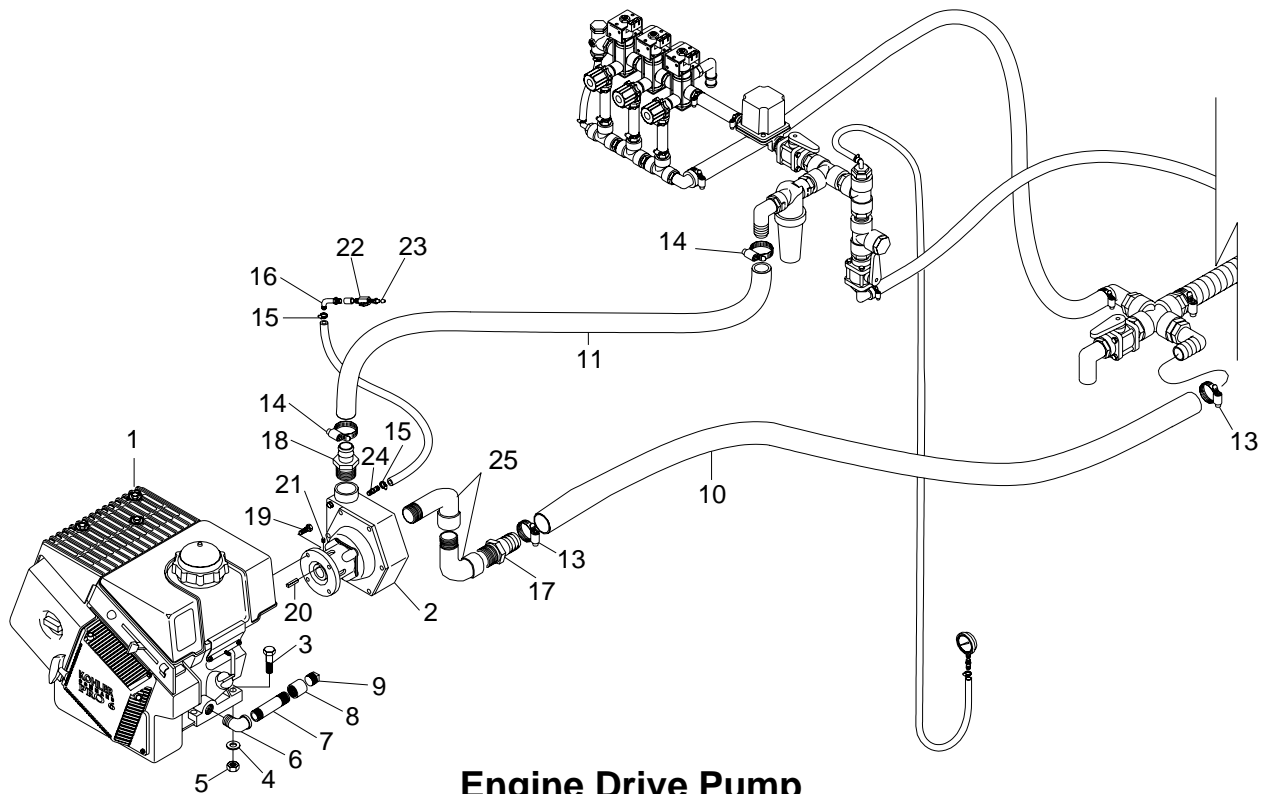

Engine Drive Pump

REF. NO.	PART NO.	QTY	DESCRIPTION
1	50023820	1	Engine 6 HP Kohler (See Kohler Dealer)
2	50023821	1	Pump, Hypro 9513P
3	44115	4	HHCS 5/16" x 2-1/2" G5
4	15917	4	Flatwasher 5/16"
5	44553	4	Hex Nut, Nylock 5/16"
6	50023822	1	Elbow 1/2" MNPT x 1/2" FNPT
7	50023823	1	Nipple 1/2" MNPT x 4"
8	50023824	1	Coupler 1/2" NMPT
9		1	Plug 1/2" MNPT (From Engine)
10	50023934	1	Hose 1-1/4" x 28" PVC Clear
11	50023936	1	Hose 1" x 200 PSI EPDM 20"
12	50023937	1	Hose 3/8" ID 150 PSI EPDM 20"
13	50023955	4	Clamp (1"-2")
14	50023771	4	Clamp (3/4" - 1-1/2")
15	50023773	2	Clamp (.44" - .70")
16	50023893	2	Elbow 1/4" MNPT x 3/8" HB
17	50023963	1	Adapter 1-1/2" MNPT x 1-1/4" HB
18	50026391	1	Adapter 1-1/4" MNPT x 1" HB
19	15004	4	HHCS 5/16" x 1" UNF
20	6244	1	Key 3/16" Sq. x 1-1/4"
21		2	Setscrew 1/4" x 1-1/4" Hex Socket
22	50019256	1	Ball Valve 1/4" Precision #90
23	50026303	1	Valve Assembly
24	50026369	1	Adapter 1/4" MNPT x 3/8" HB
25	50026367	2	Elbow 1-1/2" MNPT x 1-1/2" FNPT