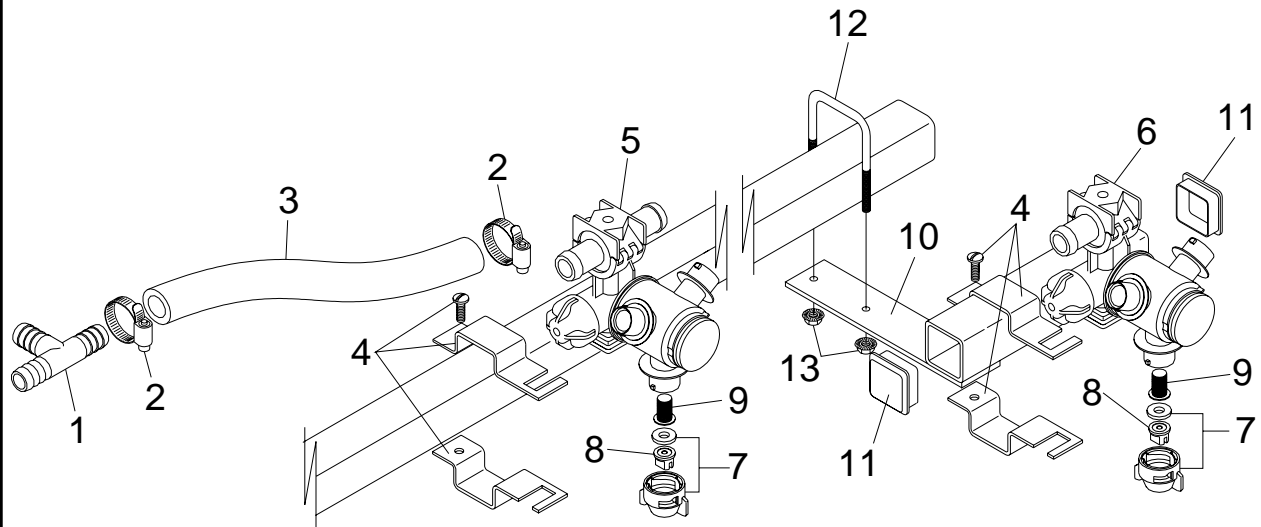

Spray Kit / Triple Nozzle 20' Boom

REF. NO.	PART NO.	QTY	DESCRIPTION
1	50022811	3	Tee 3/4" HB
2	50022714	24	Hose Clamp #12
3	●50022933	1	Hose 3/4" ID x 198" - 200PSI
4	50022802	12	Nozzle Bracket Assy. 1-1/4" Sq.Tube
5	50022716	4	Nozzle Body, Triple - Double Inlet
6	50022715	4	Nozzle Body, Triple - Single Inlet
7	50022703	12	Nozzle Cap & Gasket (Red) (Std.)
	50022743	12	Nozzle Cap & Gasket (Orange)
	50022740	12	Nozzle Cap & Gasket (Green)
	50022741	12	Nozzle Cap & Gasket (Yellow)
	50044730	12	Nozzle Cap & Gasket (Blue)
	50022742	12	Nozzle Cap & Gasket (Brown)
	50022739	12	Nozzle Cap & Gasket (Black)
	50022731	12	Nozzle Cap & Gasket (White)
8	50022702	12	Red Nozzle 110° 50 Mesh .24—.49 GPM
	50022744	12	Orange Nozzle 110° 50 Mesh .06—.12 GPM
	50022745	12	Green Nozzle 110° 50 Mesh .09—.18 GPM
	50022746	12	Yellow Nozzle 110° 50 Mesh .12—.24 GPM
	50022732	12	Blue Nozzle 110° 50 Mesh .13—.37 GPM
	50022747	12	Brown Nozzle 110° 50 Mesh .31—.61 GPM
	50022748	12	Gray Nozzle 110° 50 Mesh .37—.73 GPM
	50022733	12	White Nozzle 110° 50 Mesh .49—.98 GPM
9	50022704	12	Strainer, 50 Mesh (Red)
	50025653	12	Strainer, 100 Mesh (Green)
10	50022894	1	Mount Weld. RH (Shown)
	50022895	1	Mount Weld. LH (Opposite)
11	50022800	4	Cap 1-1/4" Sq.Tube
12	50022860	2	U-Bolt 1/4"-20 x 1-3/8" x 2"
13	44626	4	Hex Nut, Flanged 1/4"

●Hose is enough to replace all sections on a 20' Boom. Length is 198" (16'6") and must be cut to length.