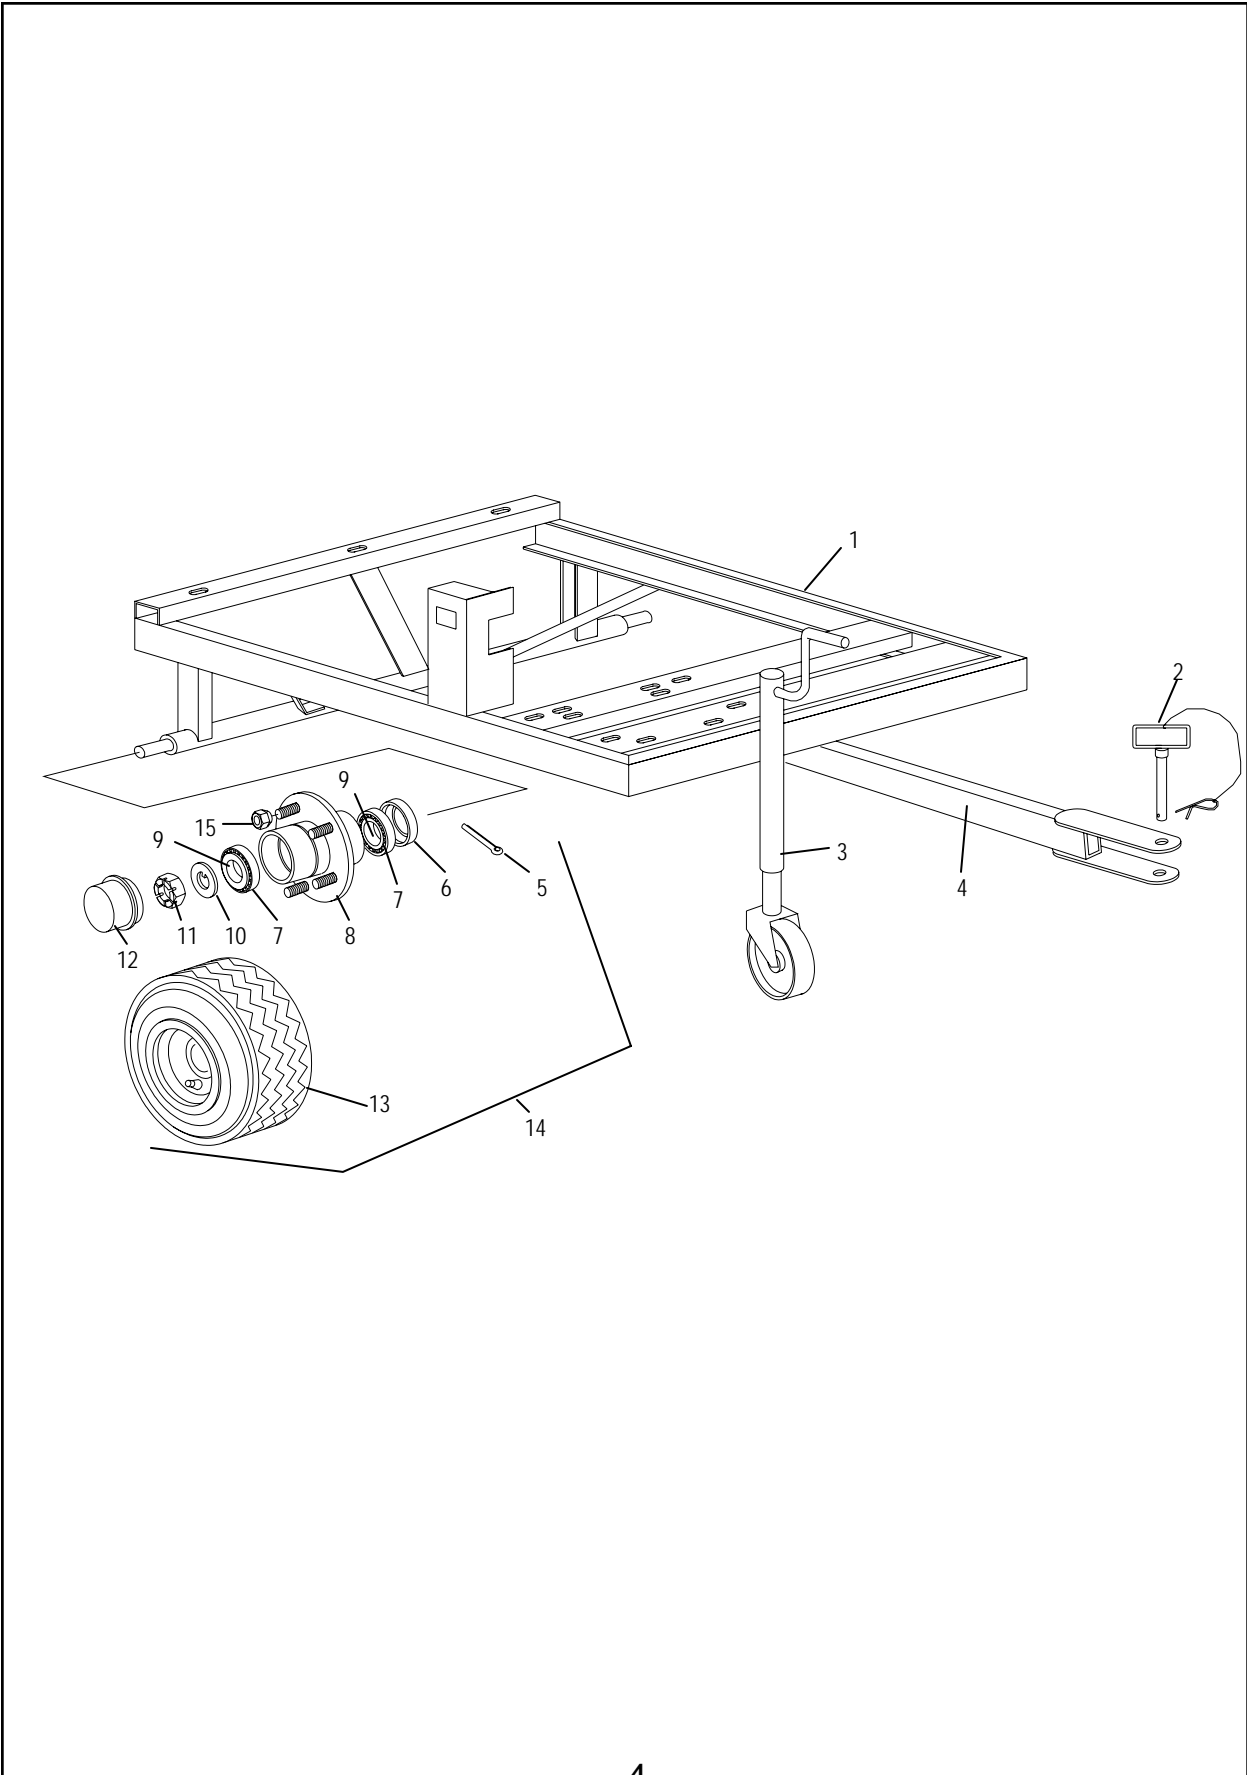

Pro Vac 1060

Parts Manual

Locke Turf

307 Highway 52E, Opp, Alabama, 36467, (334) 493-1300

Pro Vac 1060

Table of Contents

CONTENTS	PAGE
Decals	2-3
Trailer Frame and Wheels	5
Hopper	7
Scoop	9
Engine and Drive	11
Battery and Fuel	13

HHCS - Hex Head Cap screw
CB - Carriage Bolt
HSHSS- Hex Socket Head Set Screw

077710

**USE DUST FILTERS
ON DRY SURFACE ONLY**

077720

077711

**IMPORTANT
CLEAN AIR FILTER DAILY
CHECK OIL DAILY**

077726

077730

078601

077710

Decals

Trailer Frame and Wheels

REF. NO.	PART NO.	QTY.	DESCRIPTION
1	09270600	1	Trailer Weldment
2	09200100	1	Hitch Pin
3	50022588	1	Jack
4	04200200	1	Tongue Weldment
5	20166	1	Cotter Pin 1/8" x 1-1/4"
6	50022632	1	Seal
7	170	2	Bearing Cup L44610
8	50022631	1	Hub
9	22	2	Bearing Cone L44643
10	50019662	1	Keyed Washer 3/4"
11	120	1	Castle Nut 3/4"-16
12	50022633	1	Dust Cap
13	50019920	1	Tire and Wheel Assembly (Highway)
14	50022095	1	Hub Assembly